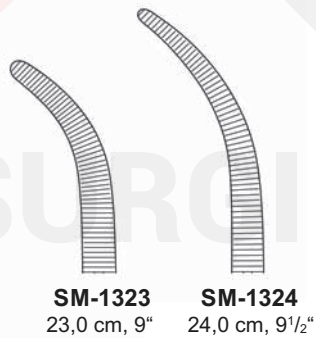

WERTHEIM
SM-1312
 24,0 cm, 9 1/2"

WERTHEIM
SM-1314
 25,0 cm, 10"

WERTHEIM
SM-1316
 23,0 cm, 9"

MAINGOT
SM-1319
 21,5 cm, 8½"

MOYNIHAN
SM-1322

WERTHEIM-CULLEN
SM-1325
 21,5 cm, 8½"

SM-1328

LONG
SM-1327
 19,0 cm, 7 1/4"