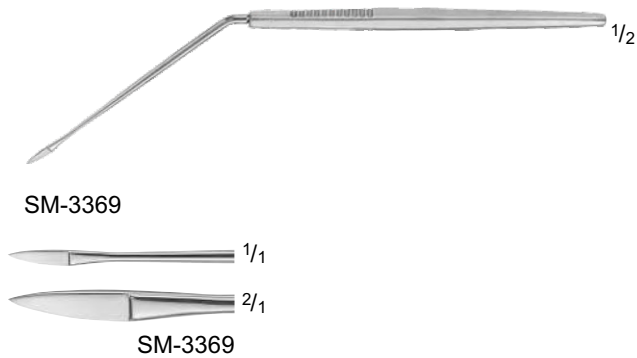

ROSEN Knife

Catalog Number	Blade Size (mm)	Blade Shape	Length (in.)
SM-3367	-	SPEAR	6 1/4
SM-3368	2	45° UP ROUND	6 1/4