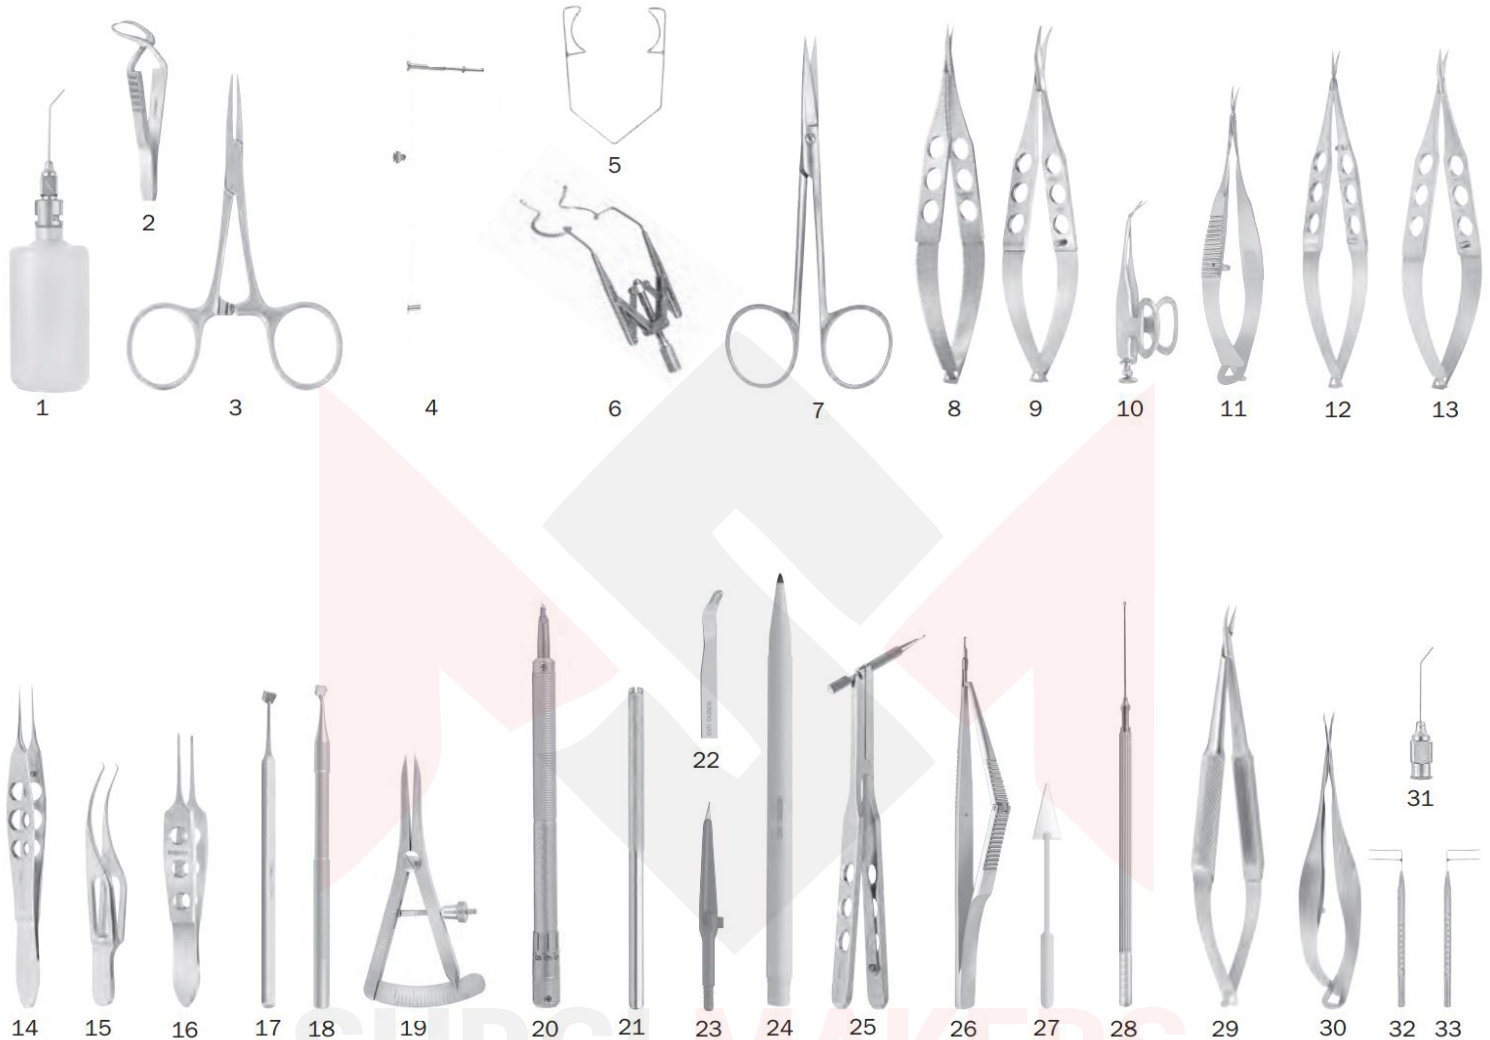

GLAUCOMA SET

1. SM-602 Bishop-Harmon A/C Irrigator
2. SM-603 Jones Towel Clamp
3. SM-604 Hartmann Mosquito Forceps, straight
4. SM-605 Schott Eye Speculum, adjustable
5. SM-606 Barraquer Wire Speculum, large
6. SM-607 Double-X Speculum, 13mm blades
7. SM-608 Eye Scissors, straight
8. SM-609 Sarkisian-Westcott Scissors, small blades
9. SM-610 Westcott Tenotomy Scissors
10. SM-611 Barraquer Iris Scissors
11. SM-612 Mini Westcott Scissors
12. SM-613 Katena-Vannas Scissors, 7mm, curved
13. SM-614 McPherson-Westcott Stitch Scissors
14. SM-615 Fechtner Conjunctiva Forceps (2)
15. SM-616 Colibri Forceps, 0.12mm teeth
16. SM-617 shop-Harmon Forceps
17. SM-618 Fechtner Trabeculectomy Marker
18. SM-619 Fechtner EX-PRESS® Marker
19. SM-620 Castroviejo Caliper, straight
20. SM-621 Diamond Step Knife, 10-facet
21. SM-622 Chuck Handle (2)
22. SM-623 Lamellar Blade #66 (bx)
23. SM-624 Super Sharp Blade, 15 deg. (bx)
24. SM-625 Marking Pen, sterile, disposable (pk/10)
25. SM-626 Luntz-Dodick Trabeculectomy Punch
26. SM-627 Kelly Descemet's Membrane Punch
27. K20-628 K-Sponge Spears
28. SM-629 Blumenthal Conjunctiva Dissector
29. SM-630 Barraquer Needle Holder, curved
30. SM-631 Katena Micro Tying Scissors
31. SM-632 Air Injection Cannula, 27ga.
32. SM-633 Harms Trabeculectomy Probe, right
33. SM-634 Harms Trabeculectomy Probe, left
34. SM-635 Sterilizing Case, double, aluminum

* not show