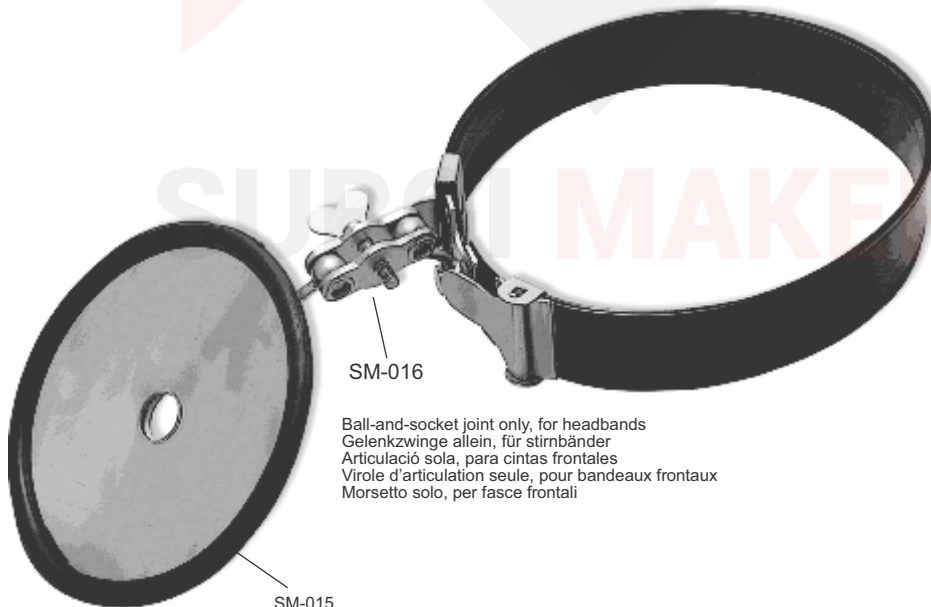

SM-015
Head mirror only
Stirnspiegel allein
Espejo frontal solo
Miroir frontal seul
Specchio frontale solo

SM-016
Ball-and-socket joint only, for headbands
Gelenkzwinge allein, für Stirnbänder
Articulació sola, para cintas frontales
Virole d'articulation seule, pour bandeaux frontaux
Morsetto solo, per fasce frontali

SM-017
Plastic headband only, adjustable
Plastik-Stirnband allein, verstellbar
Cinta plàstica sola, ajustable
Bandeau frontal en matière plastique
seul, réglable
Fascia frontale di materia plastica
sola, regolabile