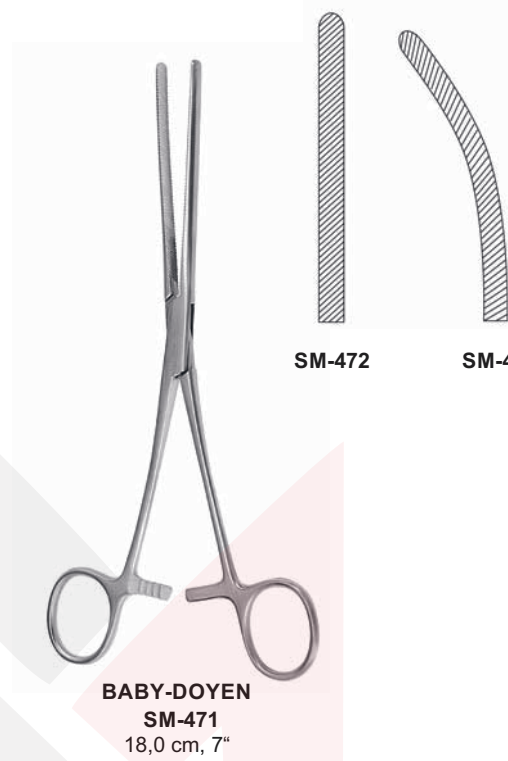

SM-472   **SM-473**