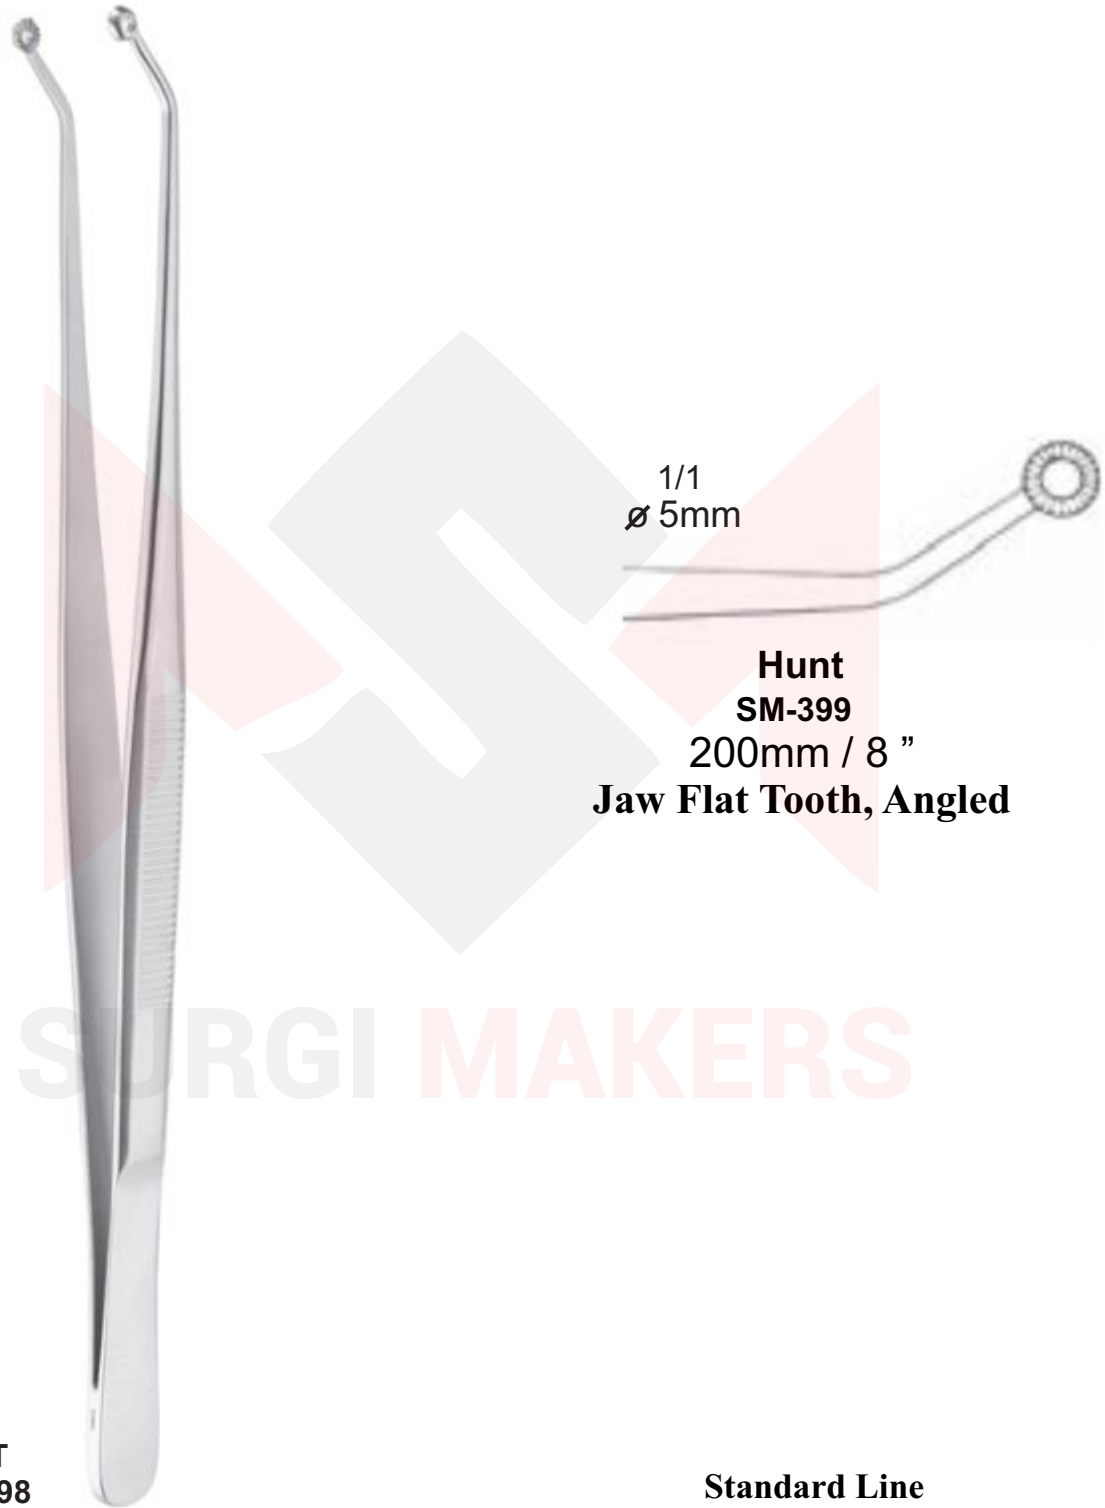

1/1
∅ 5mm

**Hunt
SM-399
200mm / 8"
Jaw Flat Tooth, Angled**

1/1
**HUNT
SM-398**
200 mm
8"

Standard Line
Surface Polished

Black Line
Surface Black, Titanium-Coated