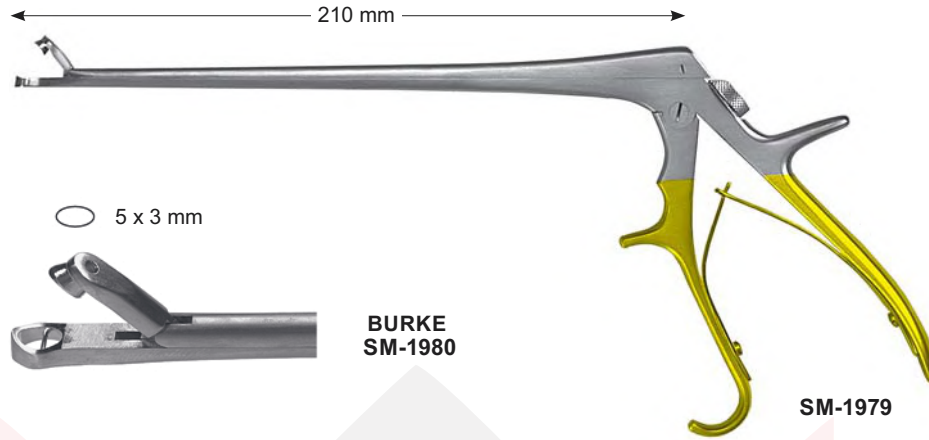

ALEXANDER
 28,0 cm, 11"
SM-1974

4,5 x 8 mm

WITTNER
 23,0 cm, 9"
SM-1977

4,0 mm

SCHUMACHER
 24,0 cm, 9 1/2"
SM-1975

4,5 x 8 mm

WITTNER
 23,0 cm, 9"
SM-1978

**WRIGLEY
SM-1987**
28,0 cm, 11"

**SIMPSON
SM-1988**
30,0 cm, 11³/₄"

**SIMPSON-BRAUN
SM-1989**
33,0 cm, 13"

**SIMPSON-BRAUN
SM-1990**
36,0 cm, 14¹/₈"

**SIMPSON-LUIKART
SM-1991**
36,0 cm, 14¹/₈"

**DE LEE
SM-1992**
30,0 cm, 11³/₄"

**DE LEE
SM-1993**
36,0 cm, 14¹/₈"