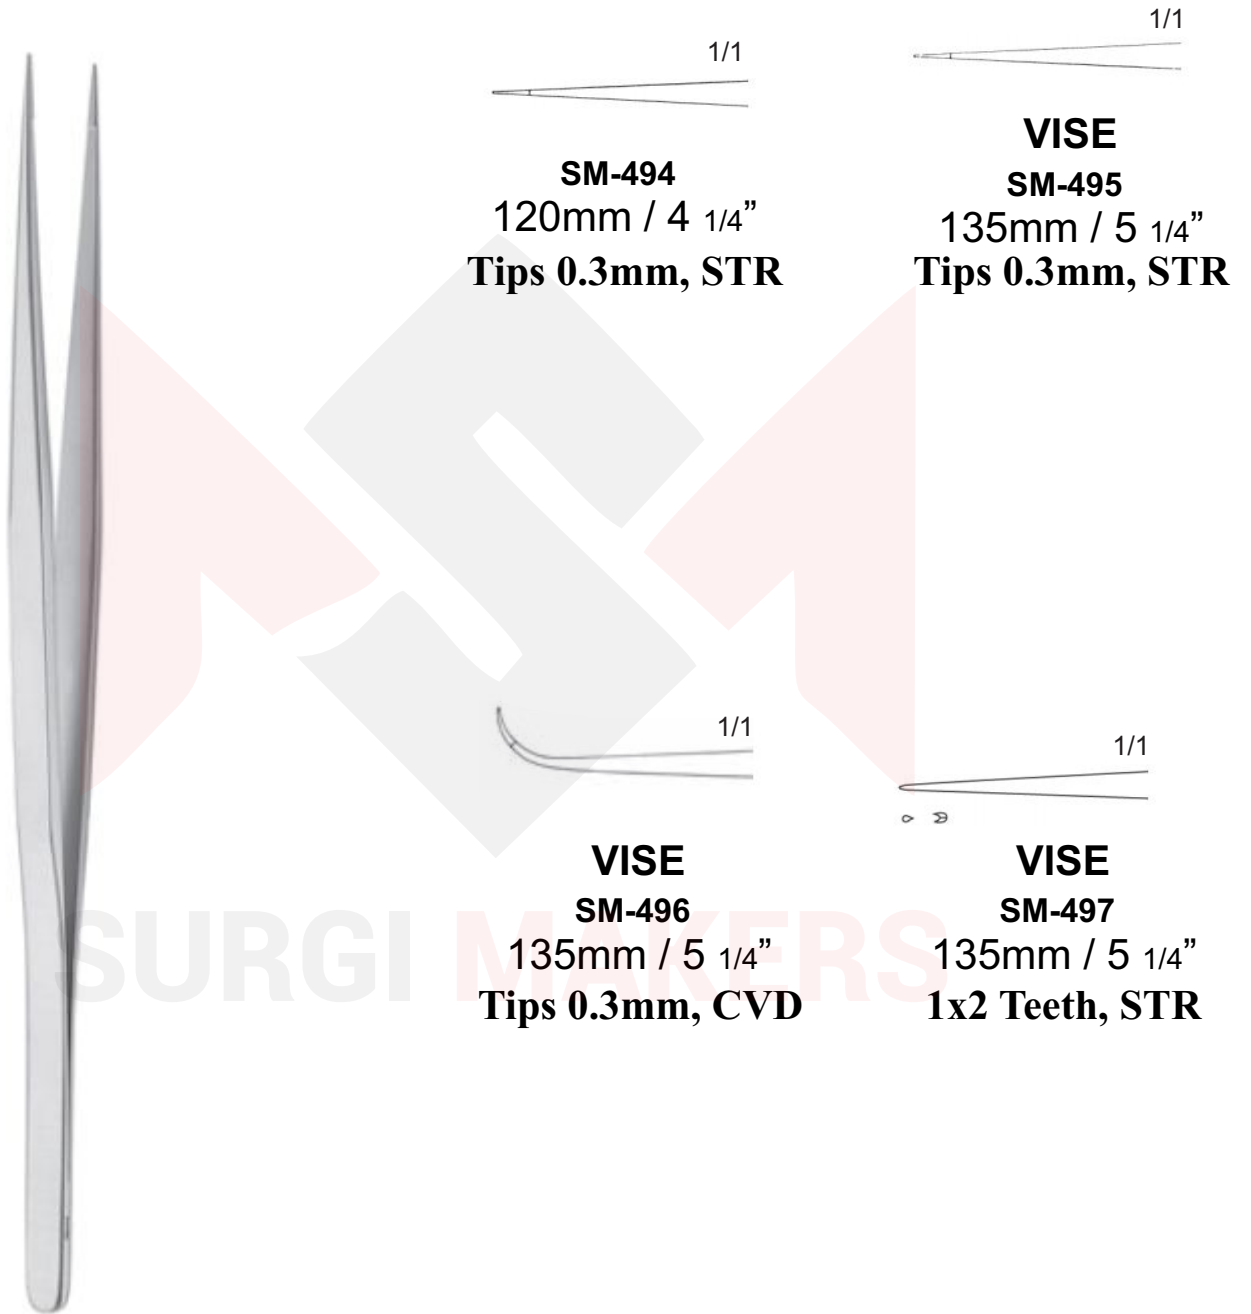

LAZAR
SM-490
 155mm / 6"
Tips 0.5mm, STR

LAZAR
SM-491
 155mm / 6"
Tips 0.8mm, STR

SM-492
 155mm / 7 1/4"
Tips 0.5mm, STR

Diamond Line
 Jaw Diamond Dust Coated
 Art# SM-

SM-494
120mm / 4 1/4"
Tips 0.3mm, STR