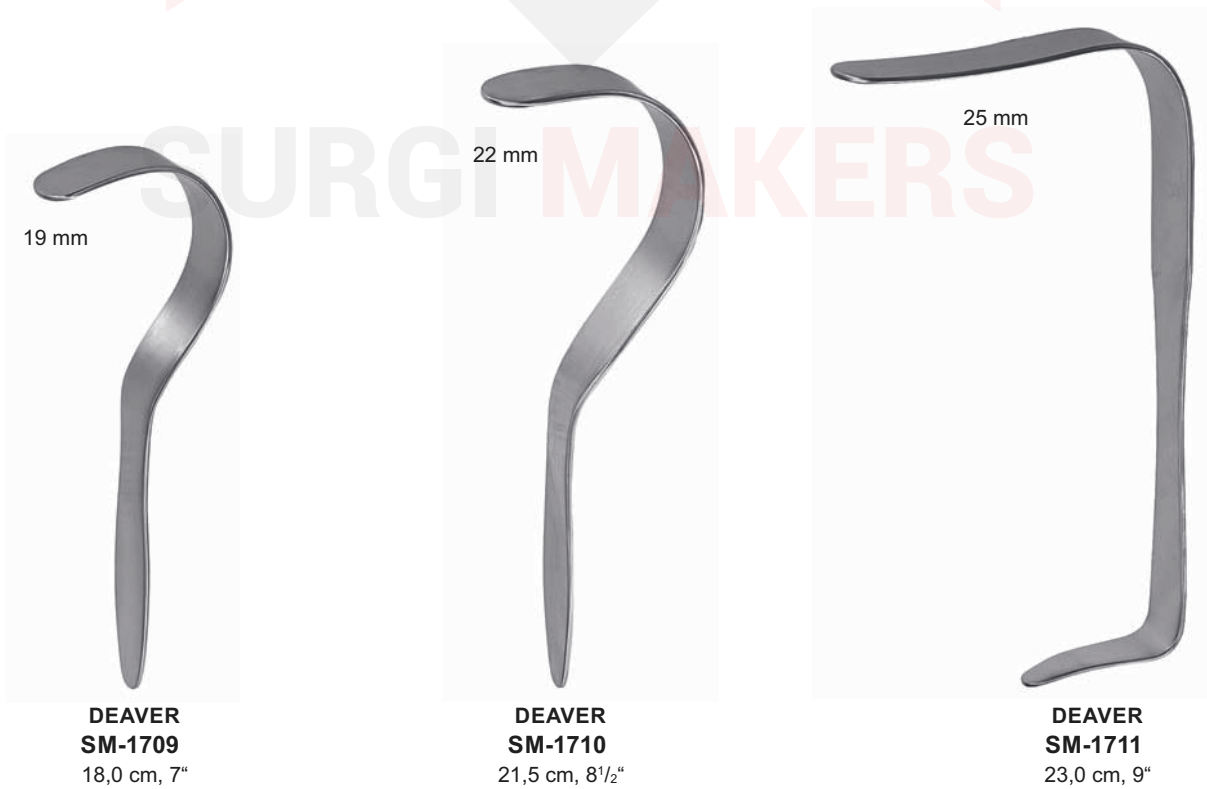

180 x 30 mm
SM-1696

160 x 30 mm
SM-1697

140 x 25 mm
SM-1698

120 x 25 mm
SM-1699

100 x 20 mm
SM-1700

80 x 20 mm
SM-1701

25 mm

DEAVER
SM-1712
 30,0 cm, 11³/₄"

DEAVER
SM-1713
 33,0 cm, 13"

DEAVER
SM-1714
 36,0 cm, 14¹/₈"

38 mm

DEAVER
SM-1715
 30,0 cm, 11³/₄"

50 mm

DEAVER
SM-1716
 30,0 cm, 11³/₄"

75 mm

DEAVER
SM-1717
 30,0 cm, 11³/₄"

25 mm
38 mm
50 mm
75 mm

DEAVER GRIP
SM-1718
30,0 cm, 11³/₄"

ALLISON
SM-1719

40 mm 30,0 cm, 11³/₄"
54 mm 32,0 cm, 12¹/₂"

DAVIDSON
SM-1720

75 x 50 mm 16,0 cm, 6¹/₄"
75 x 90 mm 16,0 cm, 6¹/₄"

ST MARKS
SM-1721

29,0 cm, 11¹/₂"
130 x 60 mm
SM-1722