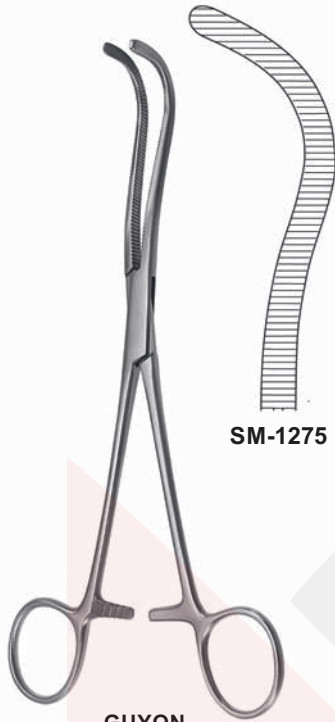

CRAFOORD-SELLORS
SM-1268

SM-1269
22,0 cm, 8³/₄"

SM-1270
23,0 cm, 9"

SM-1275

**GUYON
SM-1274**

20,0 cm, 8"
22,0 cm, 8³/₄"
24,0 cm, 9¹/₂"