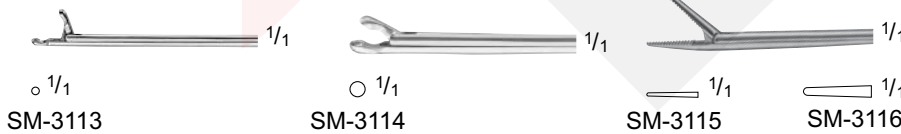

WEINGARTNER Ear Forceps

Catalog Number	Jaw	Working Length (in.)
SM-3117	SERR	3 1/8