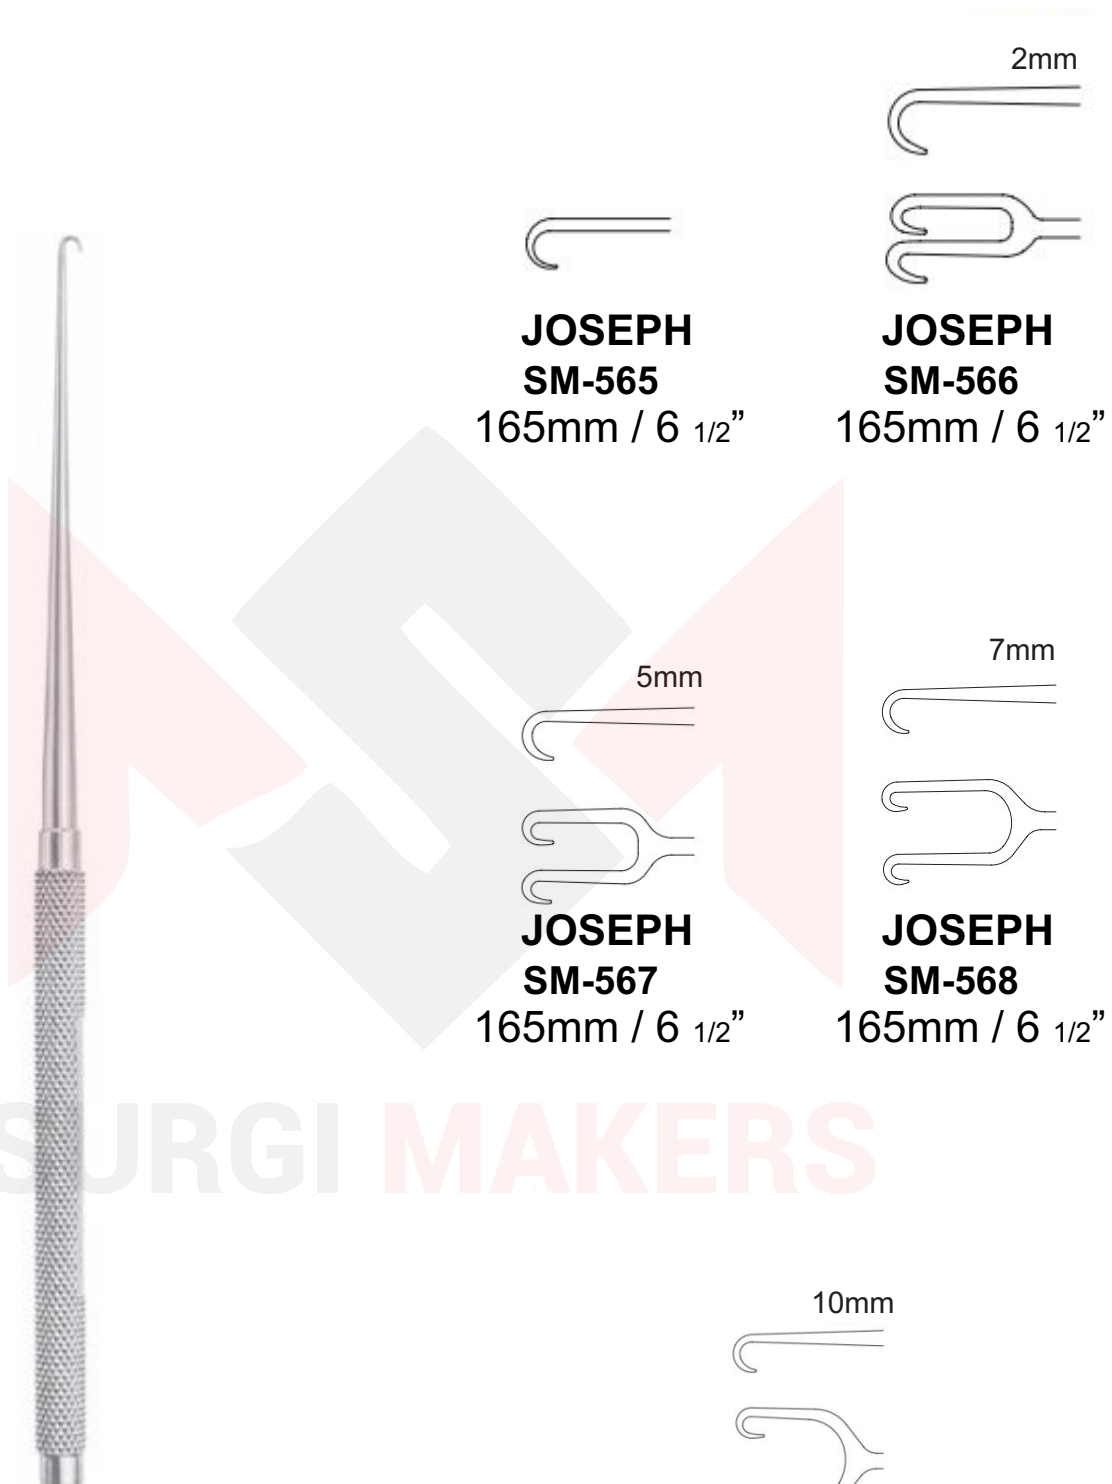

**JOSEPH
SM-567**
165mm / 6 1/2"

**JOSEPH
SM-569**
165mm / 6 1/2"

1/1
**JOSEPH
SM-564**
165 mm
6 1/2"