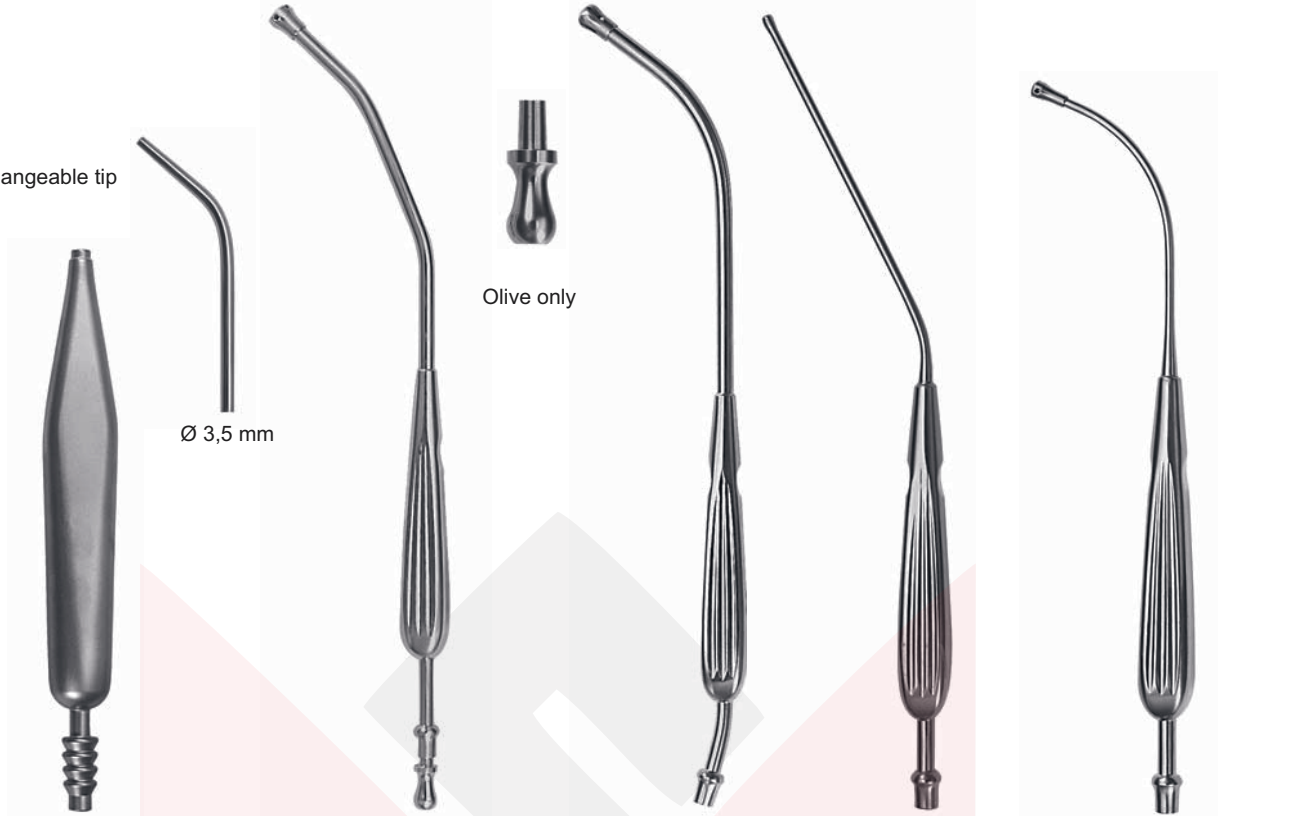

Ø 6,0 mm
 Ø 10,0 mm

**POOLE
 SM-2071**
 22,0 cm, 8 5/8"

Ø 6,0 mm
 Ø 8,0 mm

**POOLE
 SM-2072**
 22,0 cm, 8 5/8"

SURGI MAKERS

interchangeable tip

Ø 3,5 mm

Olive only