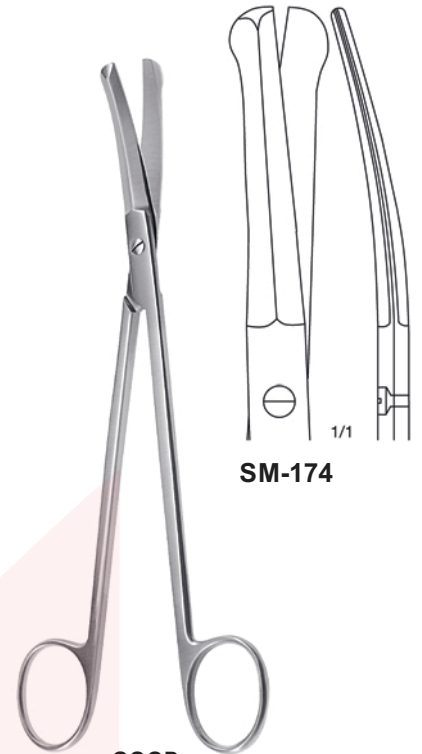

SM-174

GOOD
SM-173
19,0 cm, 7¹/₂"