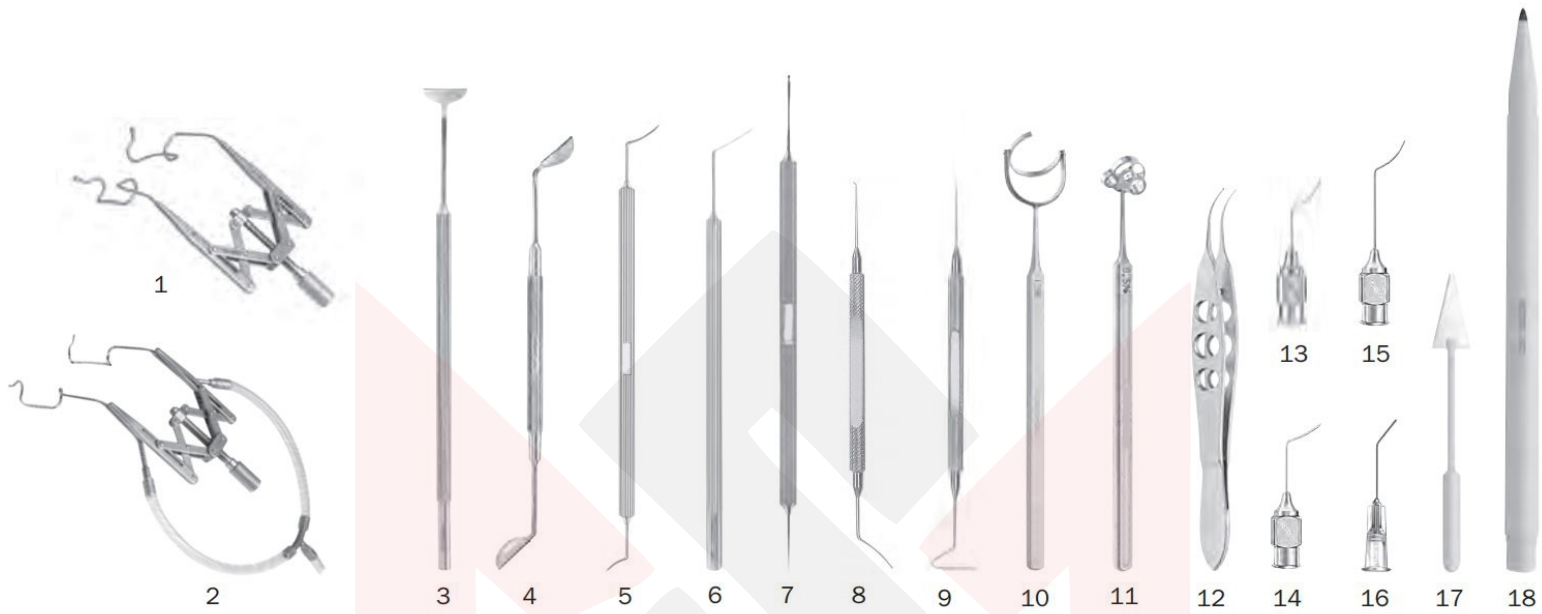

LASIK SET

1. SM-704 Double-X Speculum, K-Wire, 15mm blades
2. SM-705 Double-X Aspirating Speculum (optional)
3. SM-706 Buratto Flap Protector
4. SM-707 Mannis-Buratto Flap Protector
5. SM-708 Hersh LASIK Spatula
6. SM-709 Fukasaku LASIK Spatula
7. SM-710 Katzen LASIK Flap Unzipper
8. SM-711 Thorlakson Z-LASIK™ Flap Lifter
9. SM-712 IntraLase® Flap Lifter, D-E
10. SM-713 Gimbel Stabilization Ring
11. SM-714 Chayet Corneal Marker
12. SM-715 Buratto LASIK Flap Forceps
13. SM-716 Banaji LASIK Cannula, 26ga.
14. SM-717 Spatulated LASIK Cannula, 26ga.
15. SM-718 Buratto LASIK Cannula, 3-ports, 23ga.
16. SM-719 John IntraLasik Cannula, sterile (pk/10)
17. SM-720 K-Sponge II spears, synthetic (bx)
18. SM-721 Marking Pen, standard (pk/10)

*not shown