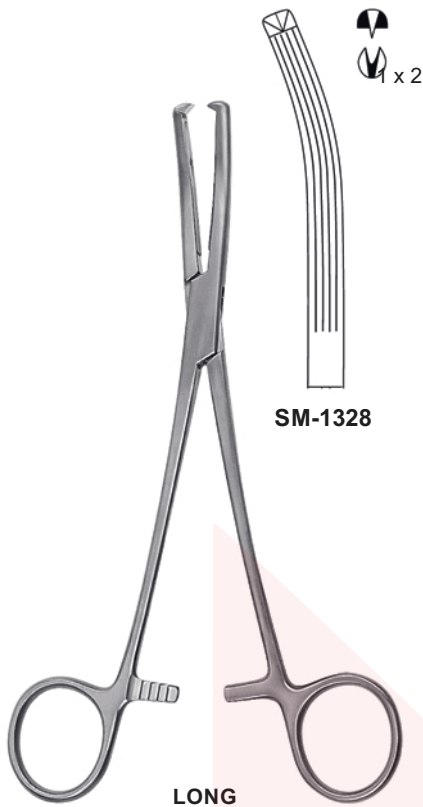

WERTHEIM
SM-1312
 24,0 cm, 9 1/2"

WERTHEIM
SM-1314
 25,0 cm, 10"

WERTHEIM
SM-1316
 23,0 cm, 9"

MAINGOT
SM-1319
 21,5 cm, 8½"

MOYNIHAN
SM-1322

WERTHEIM-CULLEN
SM-1325
 21,5 cm, 8½"

SM-1328

LONG
SM-1327
 19,0 cm, 7 1/4"