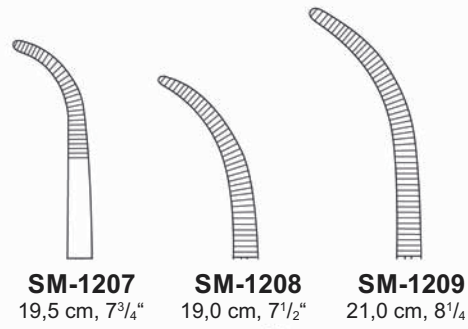

OVERHOLT-GEISSENDOERFER
SM-1214