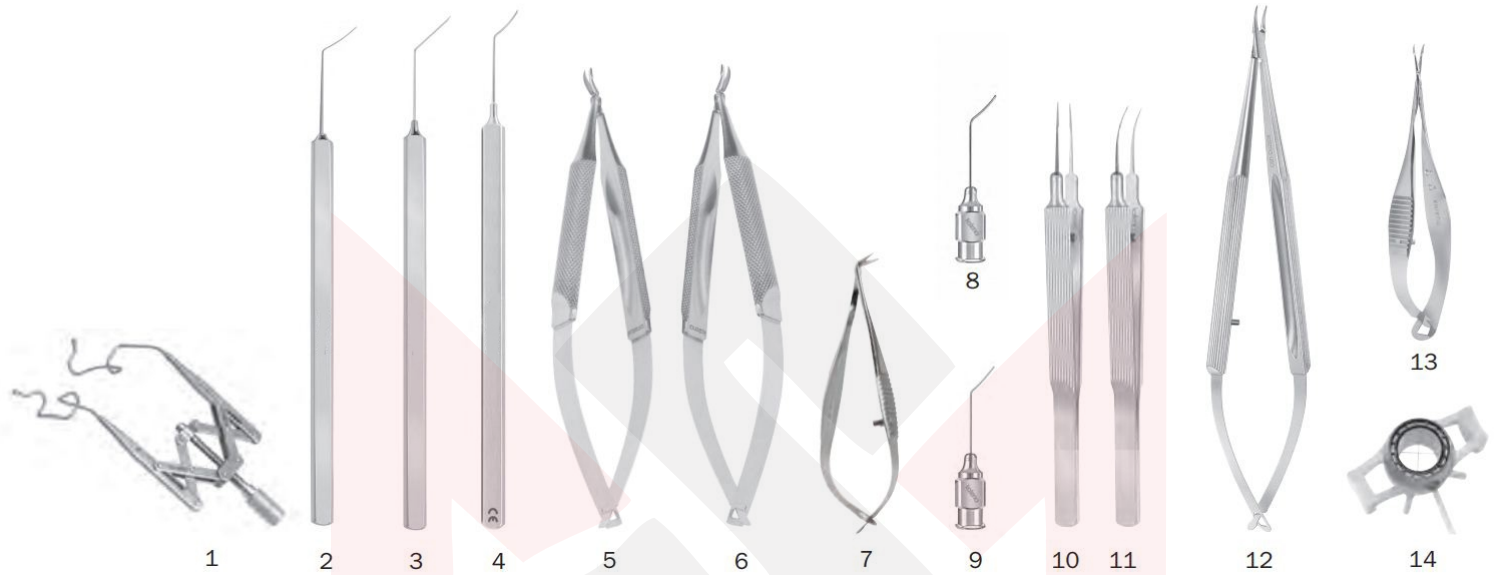

DEEP ANTERIOR LAMELLAR KERATOPLASTY(DALK) SET

1. SM-667 Double-X Speculum, K-Wire, 15mm blades
2. SM-668 DALK Corneal Dissector
3. SM-669 Rosenwasser DALK Trisector
4. SM-670 Bonfadini DALK Spatula
5. SM-671 Holland DALK Scissors, left
6. SM-672 Holland DALK Scissors, right
7. SM-673 Holland DALK Scissors, angled, blunt
8. SM-674 DALK Air Injection Cannula, 27ga.
9. SM-675 Rosenwasser DALK Cannula, 27ga.
10. SM-676 Tennant Tying Forceps, delicate, straight
11. SM-677 Tennant Tying Forceps, delicate, curved
12. SM-678 Katena Needle Holder, extra-delicate, curved
13. SM-679 Katena Micro Tying Scissors
14. SM-680 Barron Radial Vacuum Trepine, 8.0mm
15. SM-681 Sterilizing Case, medium, aluminum
  *not shown