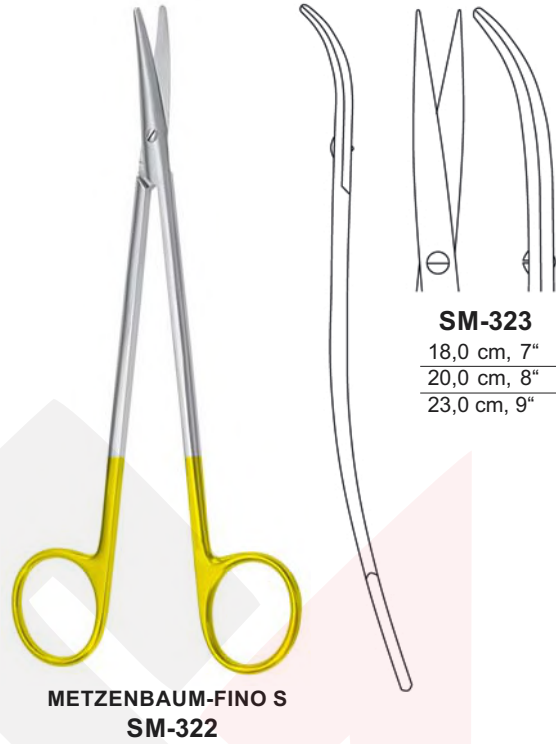

SM-317

**METZENBAUM-LAHEY
SM-316
14,0 cm, 5 1/2"**

**TOENNIS-ADSON
SM-318
17,0 cm, 6 3/4"**