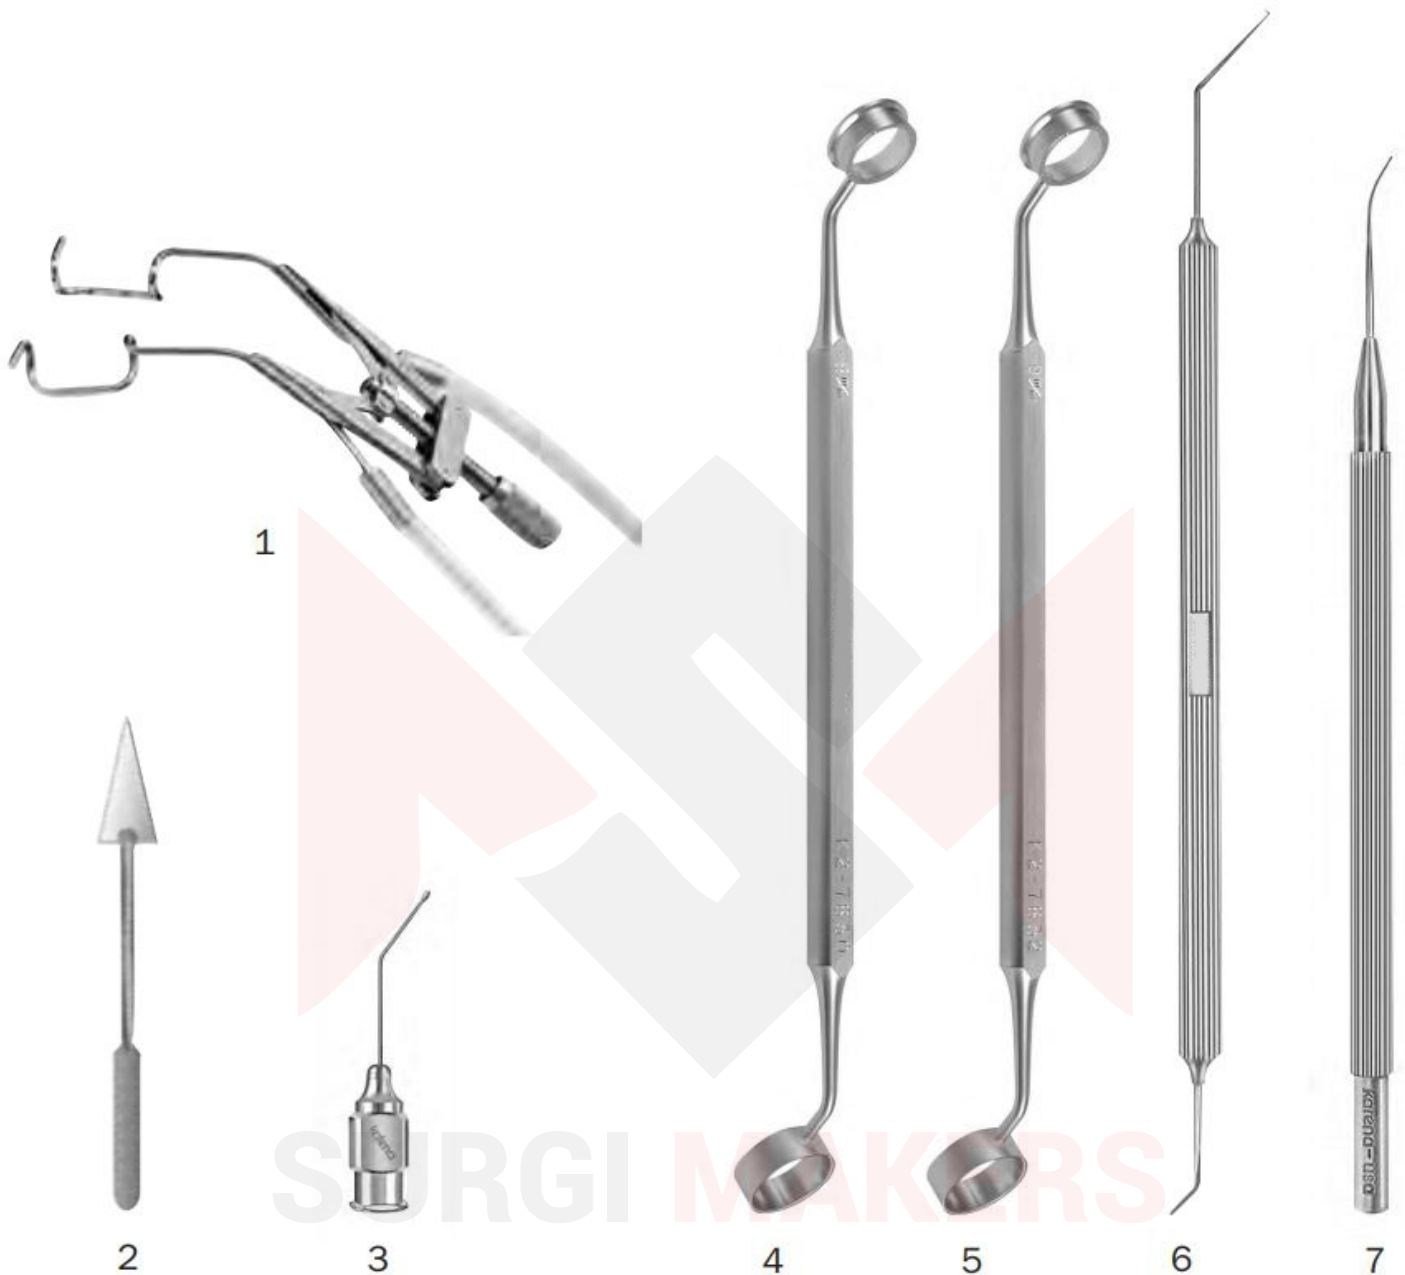

LASEK SET

1. SM-733 Lieberman Aspirating Speculum
2. SM-734 K-Sponge II, synthetic (bx)
3. SM-735 Alcohol Cannula
4. SM-736 Trephine & Well 8/8.5mm
5. SM-737 Trephine & Well 9/9.5mm
6. SM-738 Micro-Hoe & Epi-Peeler
7. SM-739 Flap Repositor
8. SM-740 Instrument Case, small, aluminum