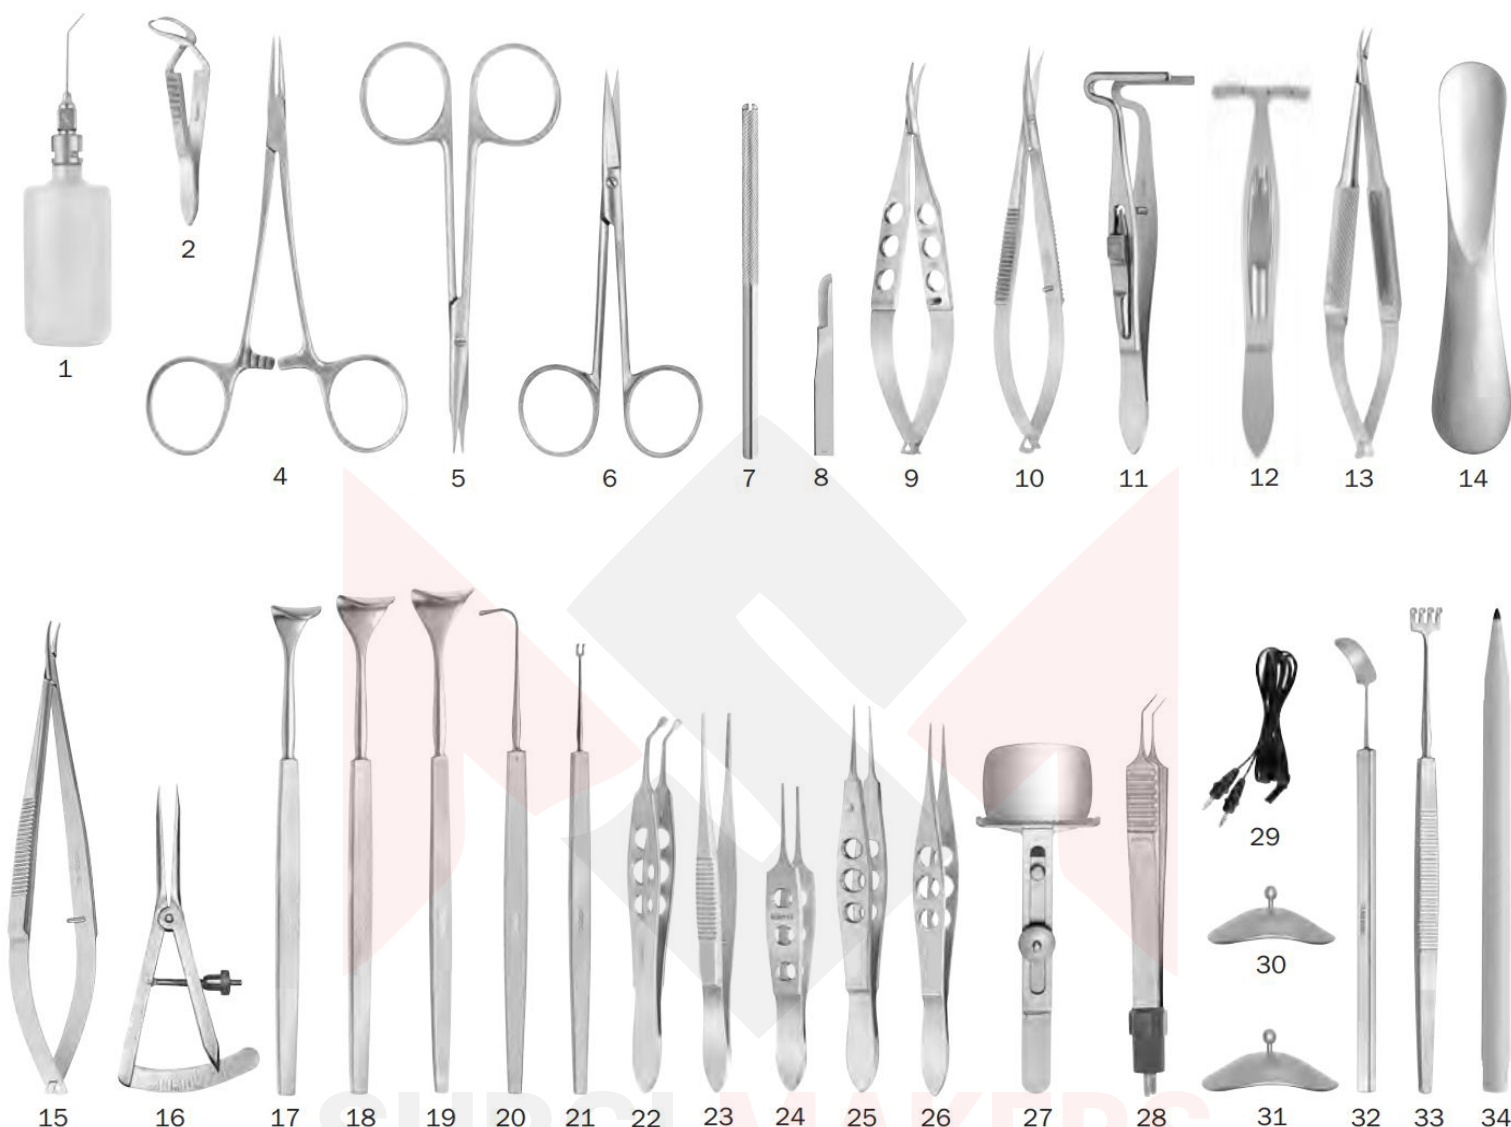

LID SET

1. SM-741 Bishop-Harmon A/C Irrigator
2. SM-742 Jones Towel Clamp, 2¼"
3. SM-743 Halsted Mosquito Forceps, curved (2)
4. SM-744 Halsted Mosquito Forceps, straight
5. SM-745 Stevens Scissors, straight
6. SM-746 Eye Scissors, straight
7. SM-747 Chuck Handle
9. SM-748 Westcott Tenotomy Scissors
10. SM-749 Westcott Stitch Scissors
11. SM-750 Berke Ptosis Forceps
12. SM-751 Ptosis Lid Clamp, 6-pin, concave
13. SM-752 Barraquer Needle Holder, curved
14. SM-754 Jaeger Lid Plate, stainless steel
15. SM-755 Castroviejo Needle Holder, curved
16. SM-756 Castroviejo Caliper, straight
17. SM-757 Desmarres Lid Retractor #1
18. SM-758 Desmarres Lid Retractor #2
19. SM-759 Desmarres Lid Retractor #3
20. SM-760 Graefe Muscle Hook #2
21. SM-761 Fixation Hook, double
22. SM-762 Arita Meibomian Gland Compressor
23. SM-763 Bonaccolto Conjunctiva Forceps
24. SM-764 Bishop-Harmon Forceps
25. SM-765 Castroviejo Forceps, 0.3mm
26. SM-766 Helveston Tying Forceps
27. SM-767 Downes Lid Clamp
28. SM-768 Bipolar Forceps, angled, blunt
29. SM-769 Bipolar Cord
30. SM-770 Scleral Shield, small, pair
31. SM-771 Scleral Shield, large, pair
32. SM-772 Helveston Retractor, concave, 11mm
33. SM-773 Knapp Retractor, 4-prong
34. SM-774 Marking Pen, (pk/10)
35. SM-775 Sterilizing Case, double, aluminum

* not show