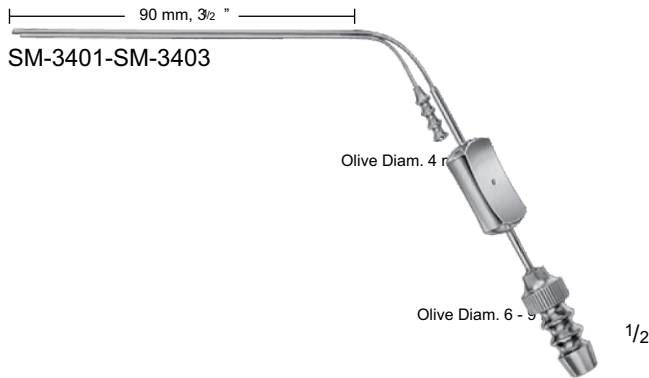

HOUSE Suction Irrigation Cannula

Catalog Number	Tip Size (mm)	Working Length (in.)
SM-3401	0.9 / 0.7	3 1/2
SM-3402	1.2 / 0.9	3 1/2
SM-3403	1.5 / 1.2	3 1/2