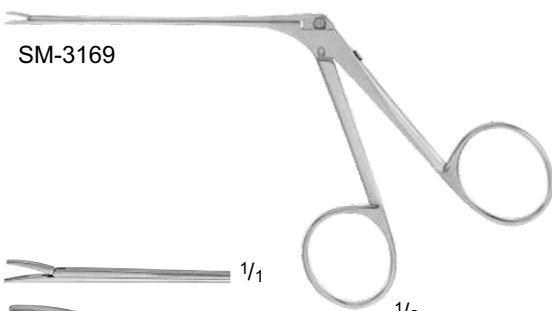

SCHUKNECHT Wire Crimper

Catalog Number	Jaw Length (mm)	Working Length (in.)	Length (in.)
SM-3169	3	3 1/8	5 1/8