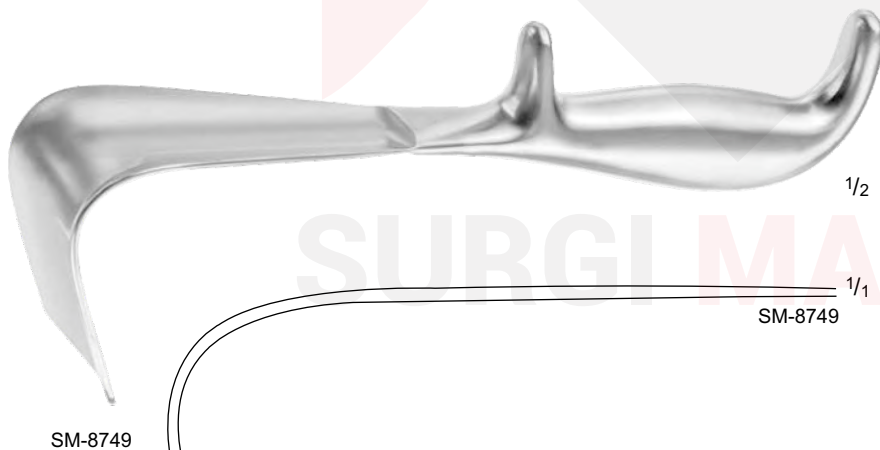

YOUNG Anterior Retractor

Catalog Number	Blade Size (mm)	Length (in.)
SM-8749	60 x 40	7 5/8