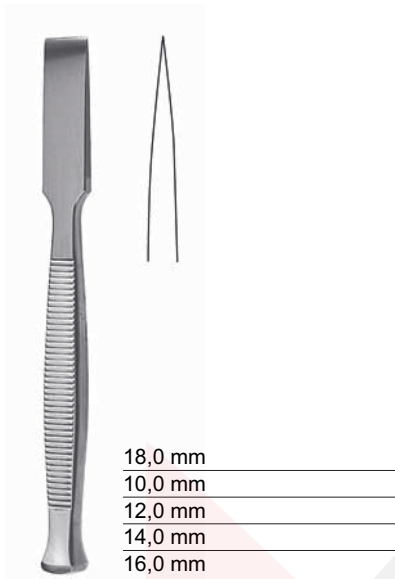

SM-1007
13,5 cm, 5³/₈"