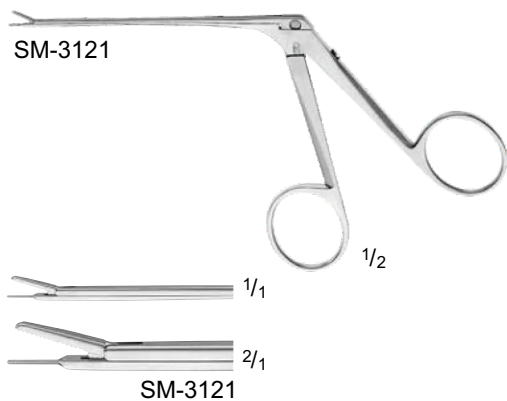

LEIVERS Vent Tube Introducer Forceps

Catalog Number	Working Length (in.)	Length (in.)
SM-3121	2 7/8	5 3/8