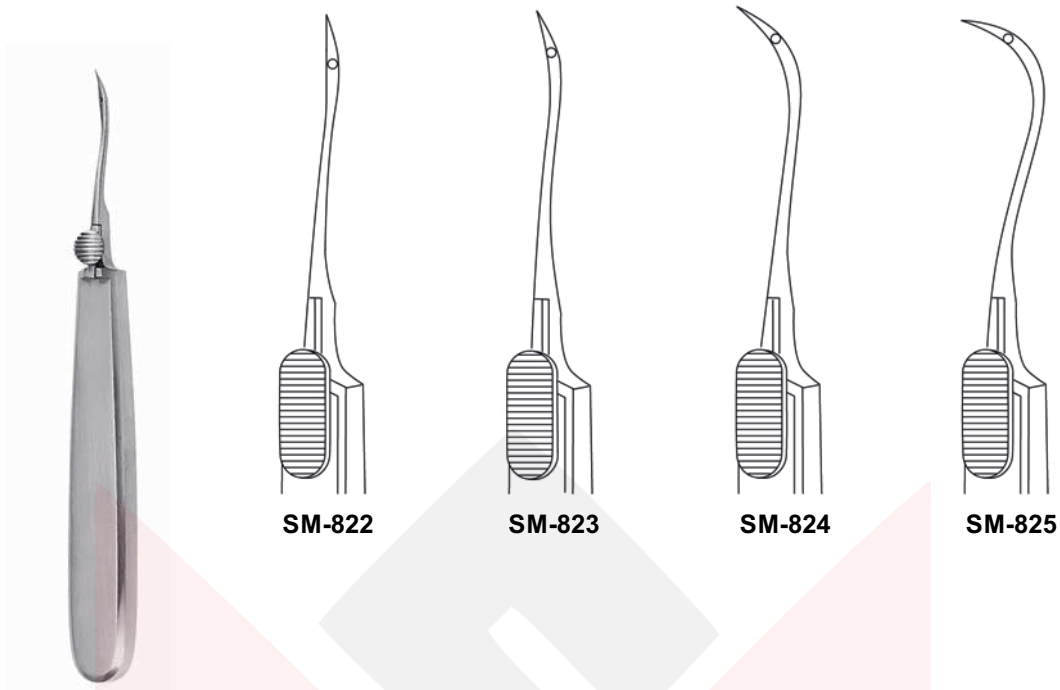

SM-818

SM-819

**HEPP SCHEIDEL
SM-820**
18,0 cm, 7"

REVERDIN
SM-821
14,0 cm, 5½"

SM-822

SM-823

SM-824

SM-825