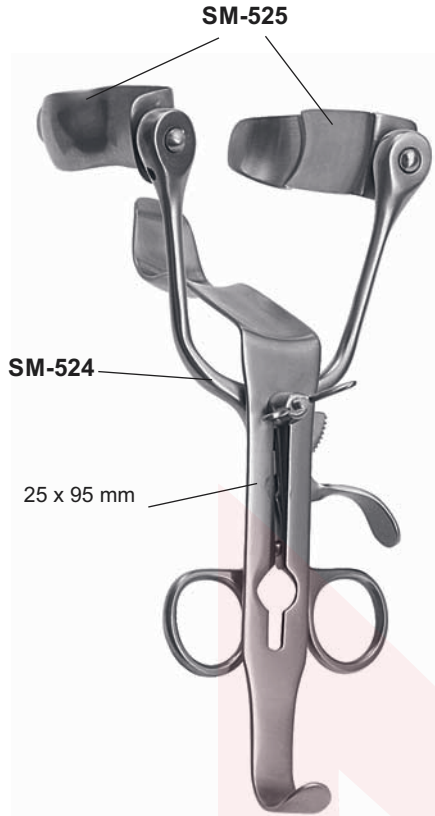

SM-506

with pin

SM-507

without pin

21,0 cm, 8 1/4"
 29,0 cm, 11 1/2"

MIKULICZ
SM-514
19,0 cm, 7 1/2"

SM-515

HAYES
SM-516

SM-517
26,0 cm, 10"

SM-518
28,0 cm, 11"

SIMS
SM-519
 15,0 cm, 6"

SIMS
SM-520
 15,0 cm, 6"

MATHIEU
SM-521
 21,0 cm, 8 1/4"

SMITH-BUIE
SM-522
 15,0 cm, 6"

ALAN PARKS
SM-523
 13,5 cm, 5³/₈"

Cold-light clip for proctoscopes

SM-527

- Ø 22 x 50 mm
- Ø 22 x 100 mm
- Ø 22 x 145 mm
- Ø 22 x 200 mm
- Ø 21 x 50 mm
- Ø 27 x 50 mm

HAYES
SM-528

- Ø 16 x 65 mm
- Ø 19 x 65 mm
- Ø 22 x 65 mm
- Ø 22 x 130 mm

HIRSCHMANN
SM-529

Ø 22 x 65 mm
 Ø 30 x 65 mm