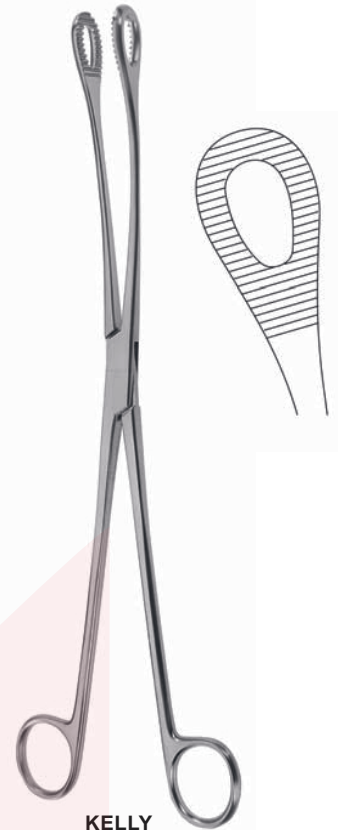

CZERNY
SM-1903
 20,5 cm, 8"

PRATT
SM-1904
 28,0 cm, 11"

IOWA
SM-1905
 26,0 cm, 10 1/4"

DOYEN
SM-1906
 20,5 cm, 8"

NOTO
SM-1907
 27,0 cm, 10⁵/₈"

KELLY
SM-1908
 32,0 cm, 12¹/₂"

HEYWOOD-SMITH
SM-1909
 25,0 cm, 9³/₄"