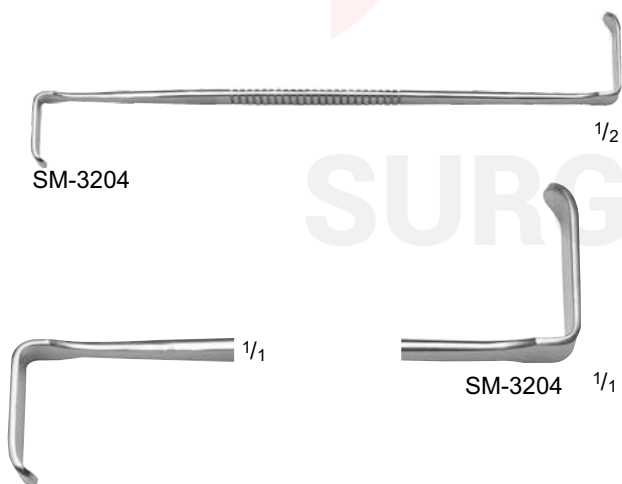

SCHUKNECHT Retractor

Catalog Number	Tip	Blade End	Length (in.)
SM-3203	ANG, SHARP	3 x 3 PRONGS	5 1/8

SM-3203