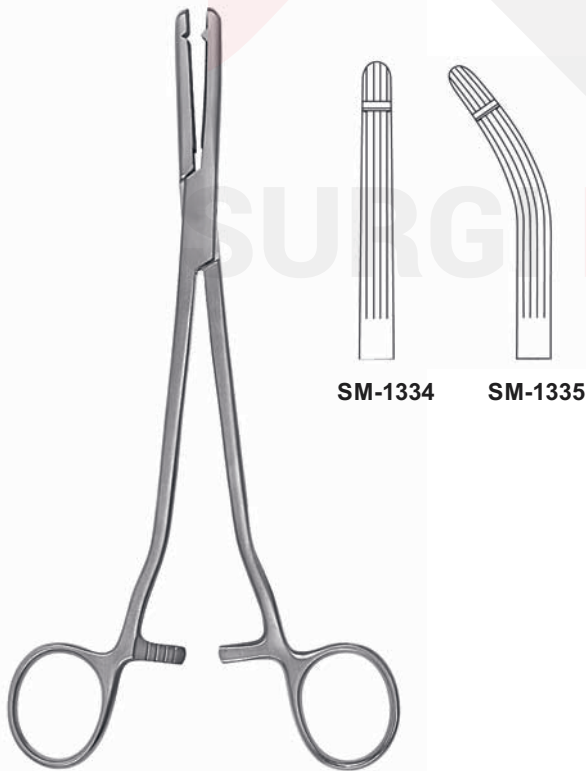

HEANEY-BALLANTINE
SM-1333
21,0 cm, 8 1/4"