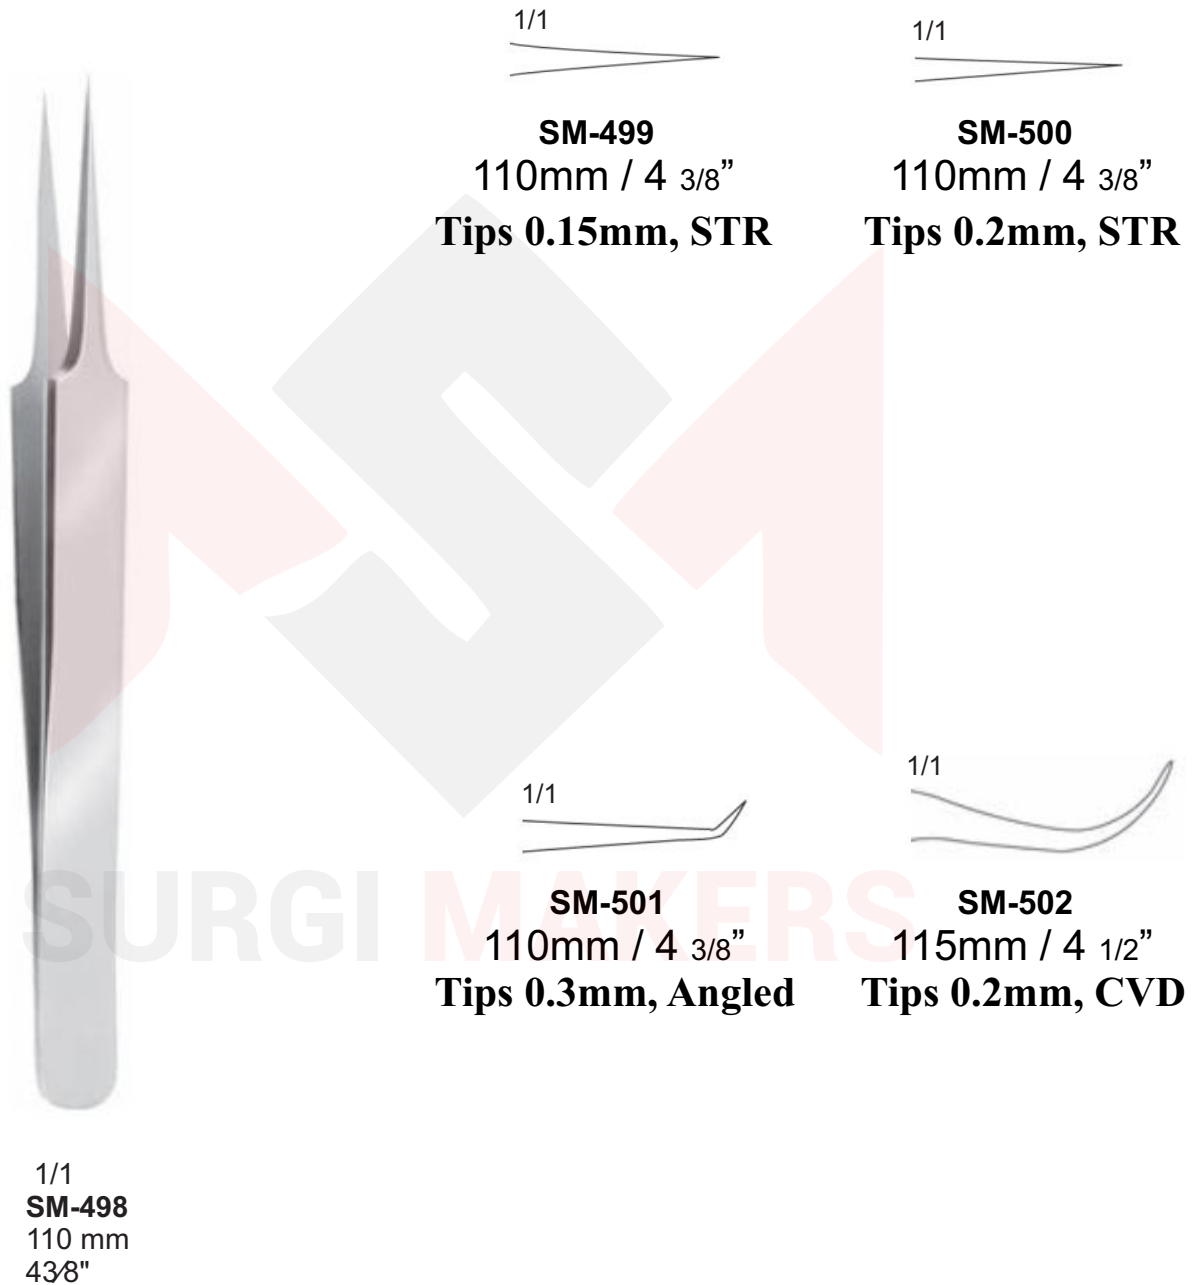

Diamond Line
Jaw Diamond Dust Coated
Art# SM-