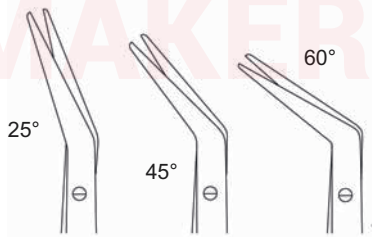

Vascular Scissors with tungsten carbide edges

S U R G I M A K E R S

SM-331

DIETHRICH
 SM-330
 17,5 cm, 6⁵/₈"

SM-333

POTTS DE MARTEL
 SM-332
 24,0 cm, 9¹/₂"

DE BAKEY
 SM-334

20,0 cm, 8"
 23,0 cm, 9" SM-335 SM-336 SM-337