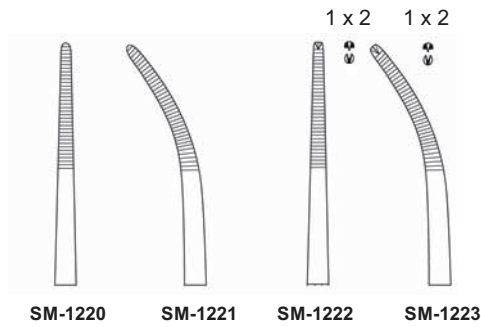

SM-1220

SM-1221

SM-1222

SM-1223

1 x 2   1 x 2

SURGI MAKERS