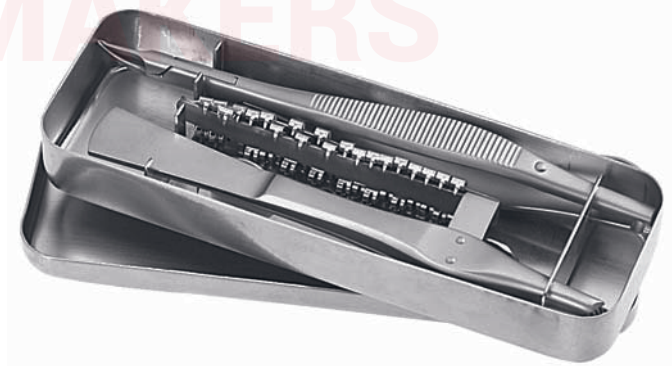

**LANGE
 SM-909**
 10,0 cm, 4"

**CHILDE
 SM-910**
 18,0 cm, 7"

**CHILDE
 SM-911**
 18,0 cm, 7"

SURGI MAKERS

**MICHEL
 SM-912**

- 7,5 x 1,75 mm
- 11,0 x 2,0 mm
- 12,0 x 3,0 mm
- 14,0 x 3,0 mm
- 16,0 x 3,0 mm
- 18,0 x 3,0 mm
- 20,0 x 3,0 mm
- 22,0 x 3,0 mm