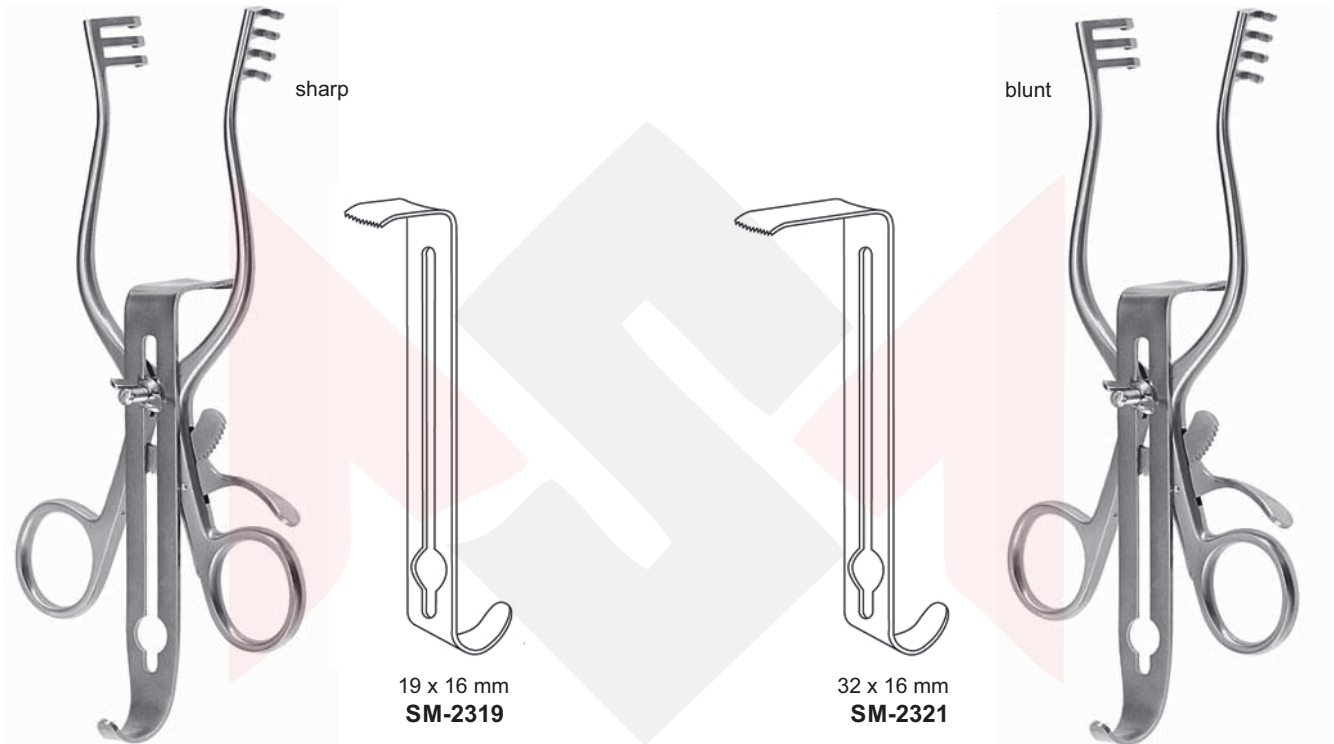

HENLEY
SM-2318
16,0 cm, 6¼"

HENLEY
SM-2322
16,0 cm, 6¼"