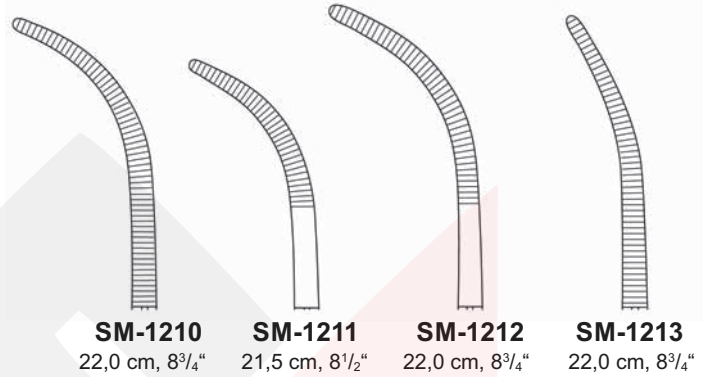

OVERHOLT-GEISSENDOERFER
SM-1214