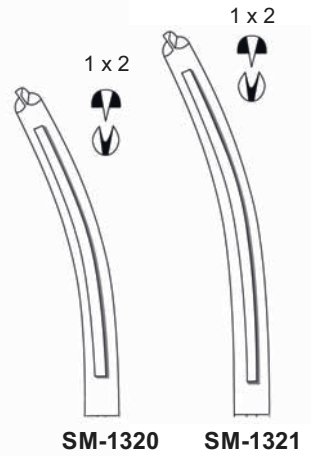

WERTHEIM
SM-1312
 24,0 cm, 9 1/2"

WERTHEIM
SM-1314
 25,0 cm, 10"

WERTHEIM
SM-1316
 23,0 cm, 9"

MAINGOT
SM-1319
 21,5 cm, 8½"

MOYNIHAN
SM-1322

WERTHEIM-CULLEN
SM-1325
 21,5 cm, 8½"

SM-1328

LONG
SM-1327
 19,0 cm, 7 1/4"