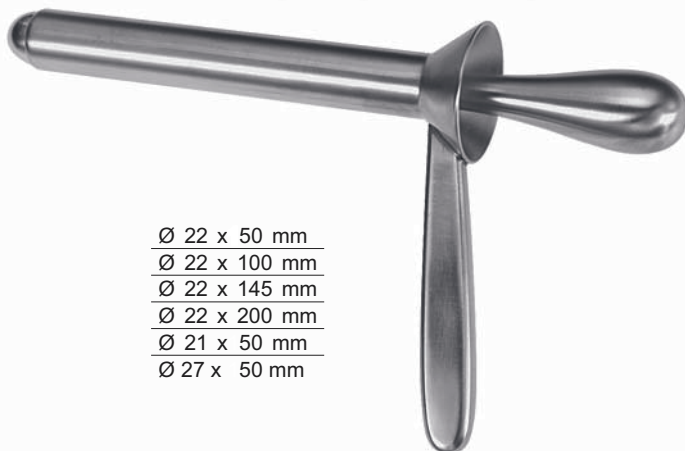

DE MARTEL-WOLFSON
SM-501
 26,0 cm, 10 1/4"

DE MARTEL-WOLFSON
SM-500
 8,5 cm, 3 1/2"

BABY-PAYR
SM-502
 15,0 cm, 6"

SM-503

with pin

SM-504

without pin

PAYR
SM-505

SM-506

with pin

SM-507

without pin

21,0 cm, 8 1/4"
 29,0 cm, 11 1/2"

MIKULICZ
SM-514
19,0 cm, 7 1/2"

SM-515

HAYES
SM-516

SM-517
26,0 cm, 10"

SM-518
28,0 cm, 11"

SIMS
SM-519
 15,0 cm, 6"

SIMS
SM-520
 15,0 cm, 6"

MATHIEU
SM-521
 21,0 cm, 8 1/4"

SMITH-BUIE
SM-522
 15,0 cm, 6"

ALAN PARKS
SM-523
 13,5 cm, 5³/₈"

Cold-light clip for proctoscopes

SM-527

- Ø 22 x 50 mm
- Ø 22 x 100 mm
- Ø 22 x 145 mm
- Ø 22 x 200 mm
- Ø 21 x 50 mm
- Ø 27 x 50 mm

HAYES
SM-528

- Ø 16 x 65 mm
- Ø 19 x 65 mm
- Ø 22 x 65 mm
- Ø 22 x 130 mm

HIRSCHMANN
SM-529

Ø 22 x 65 mm
 Ø 30 x 65 mm