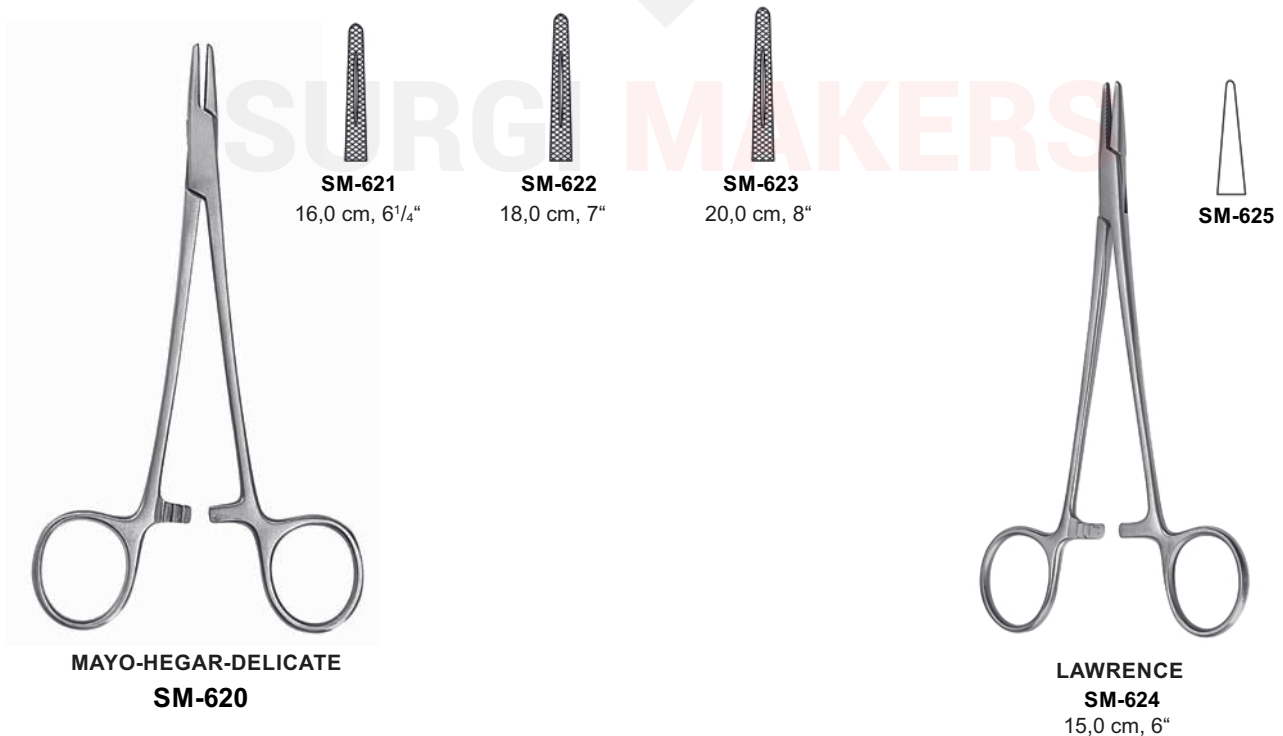

BROWN
SM-599

CRILE-MURRAY
SM-601
15,0 cm, 6"

CRILE-WOOD
SM-603

ADSON
SM-605
18,0 cm, 7"

METZENBAUM
SM-607
18,0 cm, 7"

MASS.-GENERAL-HOSPITAL
SM-610
17,0 cm, 6³/₄"

HEANEY
SM-626
21,0 cm, 8¹/₄"

JAMISON
SM-628
23,5 cm, 9¹/₄"