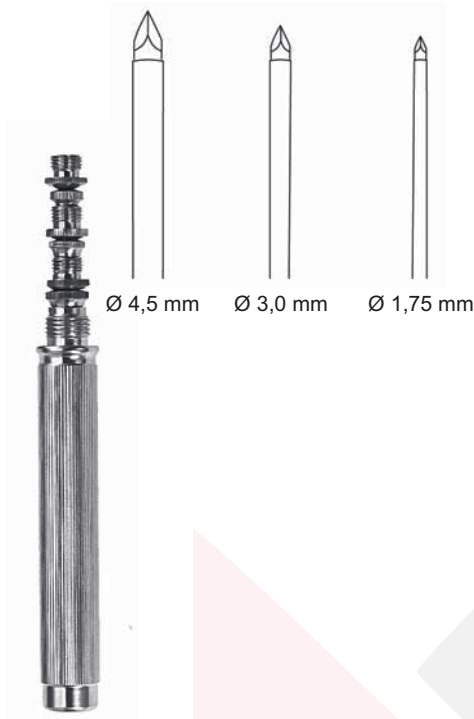

UNIVERSAL
SM-2055