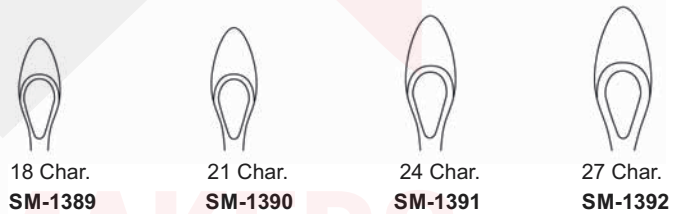

MAYO
SM-1376
27,0 cm, 10⅝"

SM-1377