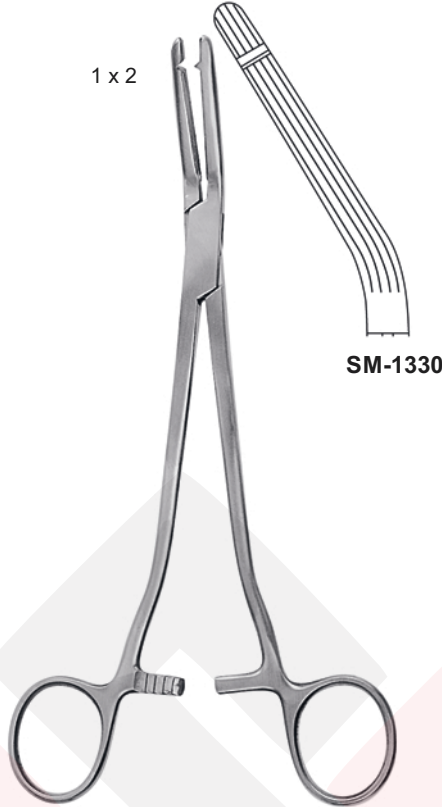

WERTHEIM
SM-1312
 24,0 cm, 9 1/2"

WERTHEIM
SM-1314
 25,0 cm, 10"

WERTHEIM
SM-1316
 23,0 cm, 9"

MAINGOT
SM-1319
 21,5 cm, 8½"

MOYNIHAN
SM-1322

WERTHEIM-CULLEN
SM-1325
 21,5 cm, 8½"

SM-1328

LONG
SM-1327
 19,0 cm, 7 1/4"