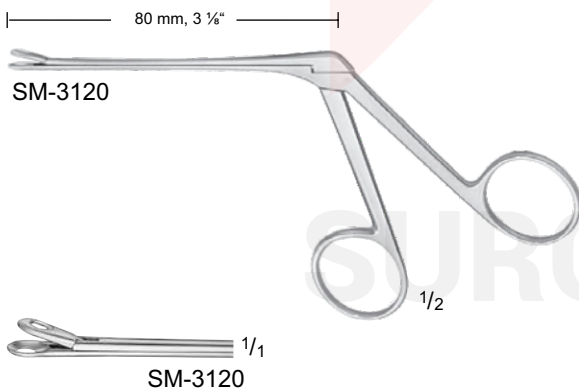

QUIRE Foreign Body Forceps

Catalog Number	Working Length (in.)	Length (in.)
SM-3118	3 1/2	4 3/4

BUCK Alligator Forceps

Catalog Number	Working Length (in.)	Length (in.)
SM-3119	1 7/8	3 1/2

HENCKEL Spoon Forceps