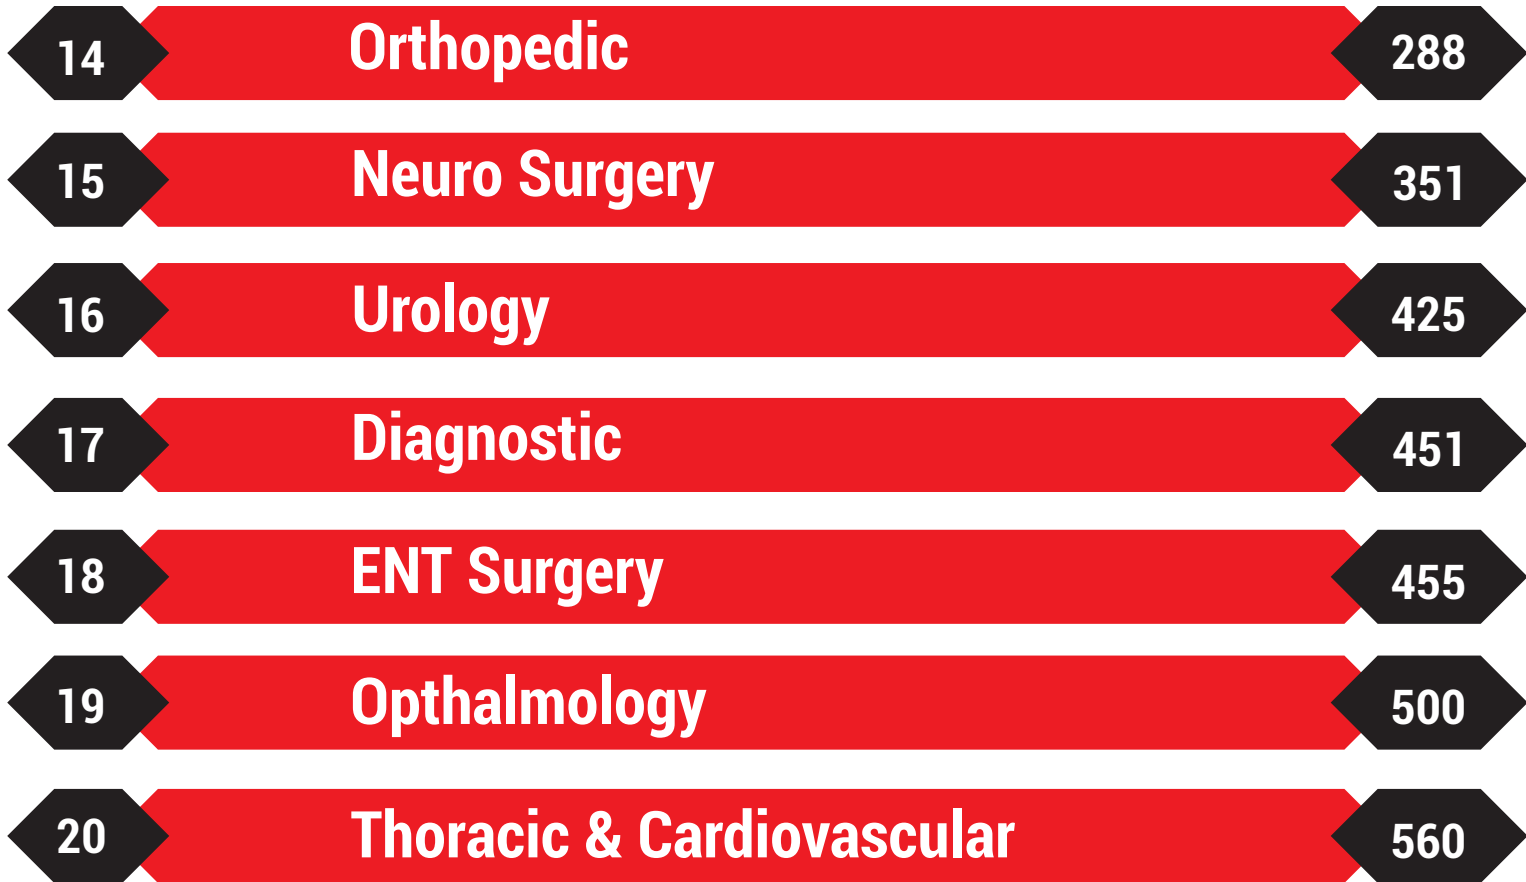

index

1	1- Scissors	1
2	2- Stomach, Intestines	48
3	3- Suture	64
4	4- Hemostatic Forceps	108
5	5- Gall, Liver	138
6	6- Retractors	146
7	7- Sterilization	175
8	8- Towel Clamps	178
9	9- Gynecology	184
10	10- Probes	219
11	11-Dressing & Tissue Forceps	229
12	12 - Self-retaining Retractors	249
13	13-Scalpel Blades	273