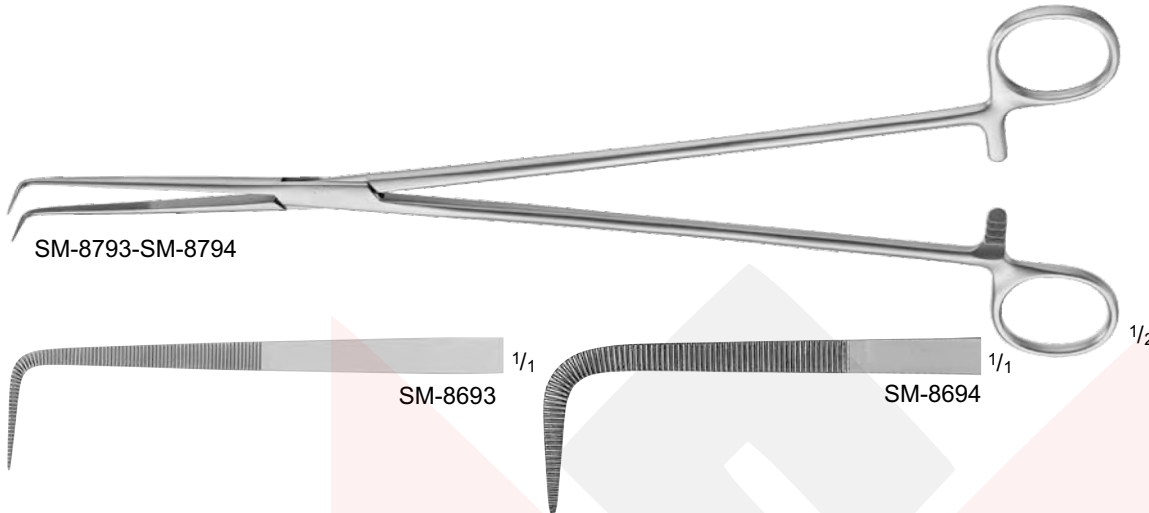

SM-8691

BARRÉ Nerve Sparing Scissors

Catalog Number	Tip	Blade Shape	Length (in.)
SM-8692	S/S	CVD	11

SM-8692

SM-8692

BARRÉ Nerve Sparing Dissector

Catalog Number	Tip	Length (in.)
SM-8693	X-FINE	11
SM-8694	FINE	11