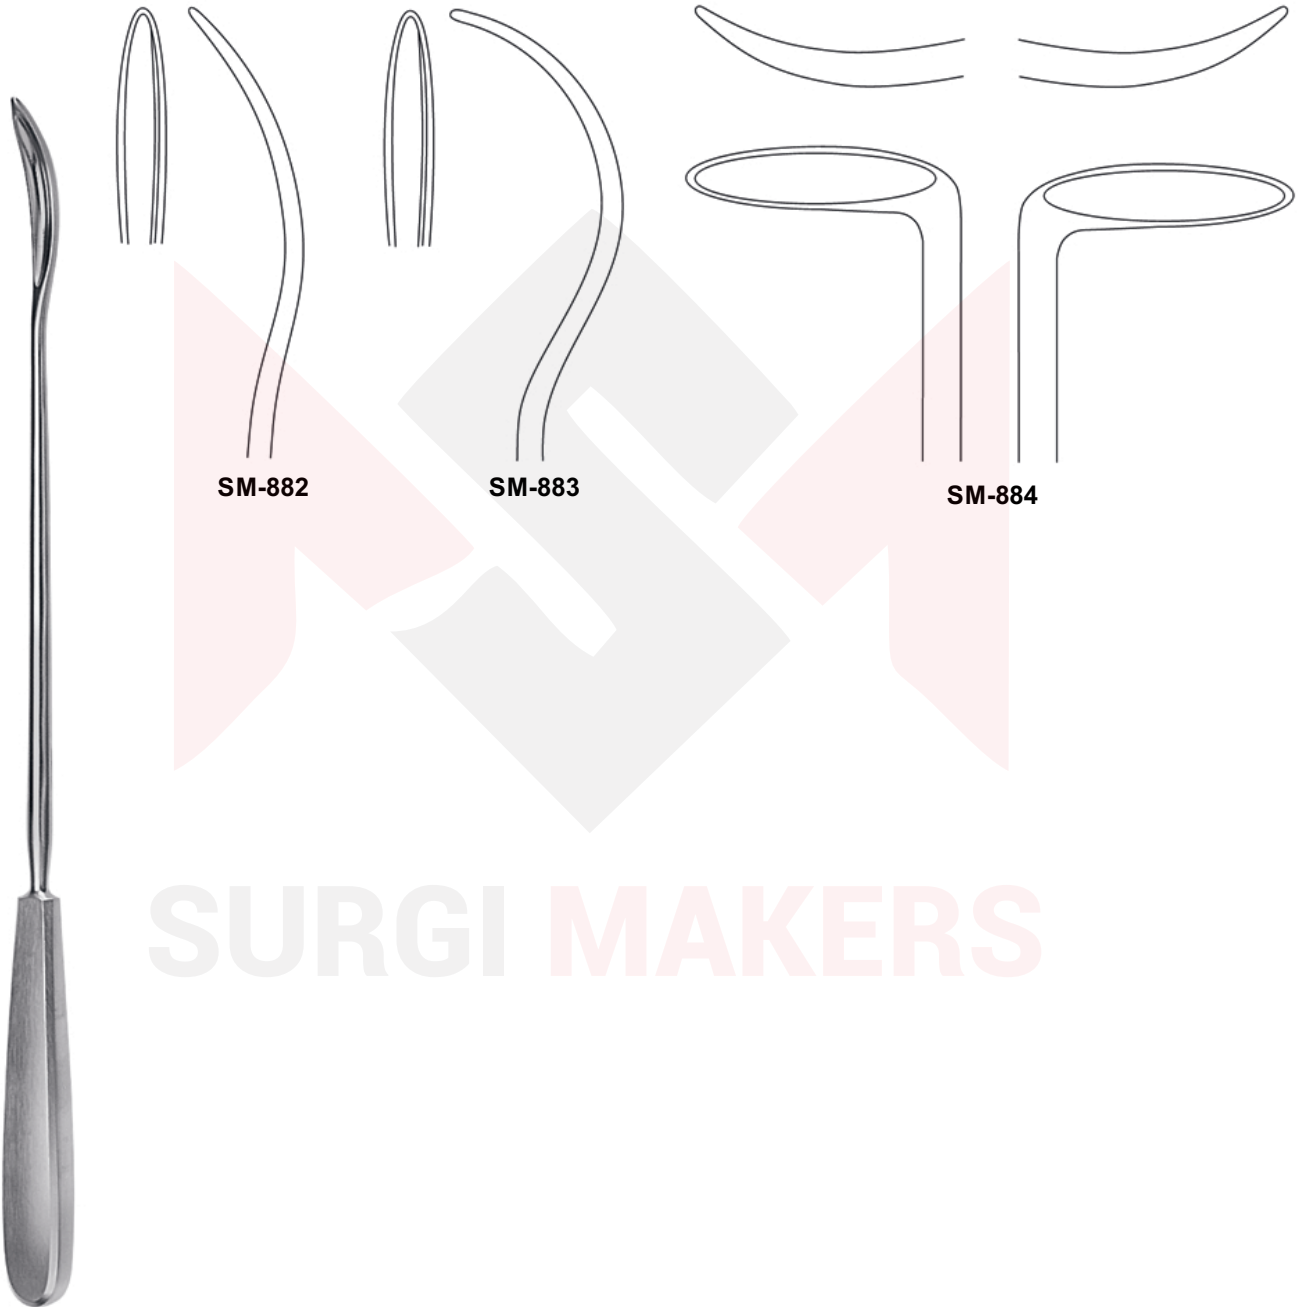

JAKOBI
SM-878
14,0 cm, 5 1/2"

HESEBERG
SM-879
15,0 cm, 6"

KRONECKER
SM-880
15,0 cm, 6"

Ligaturnadeln
Aiguilles à Ligatures
Aghi per legatura
إبر ضمّد

Ligature Needles

S U R G I M A K E R S

SM-882

SM-883