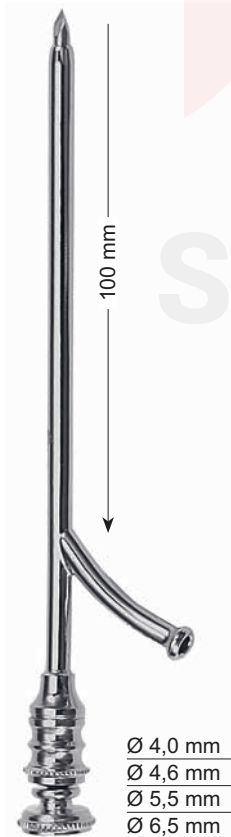

**OCHSNER
SM-2064**
14,0 cm, 5 1/2"