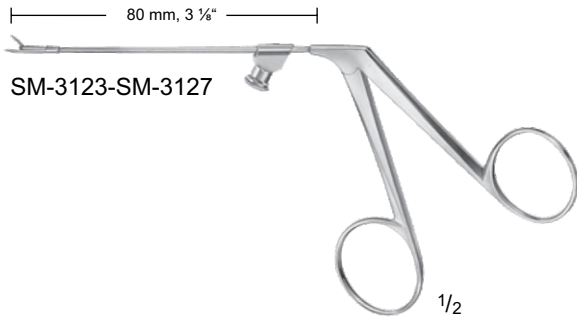

Alligator Forceps, Serrated

Catalog Number	Tip Size (mm)	Jaw	Working Length (in.)
SM-3122	0.8 x 3.5	STR	3 1/8
SM-3123	1 x 5	STR	3 1/8
SM-3124	1.5 x 6.0	STR	3 1/8
SM-3125	4	STR	3 1/8
SM-3126	1 x 5	CVD-LEFT	3 1/8
SM-3127	1 x 5	CVD-RIGHT	3 1/8
SM-3128	0.8 x 3.5	ANG-DOWN 45°	3 1/8
SM-3129	0.8 x 3.5	ANG-UP 55°	3 1/8
SM-3130	4	ANG-UP	3 1/8