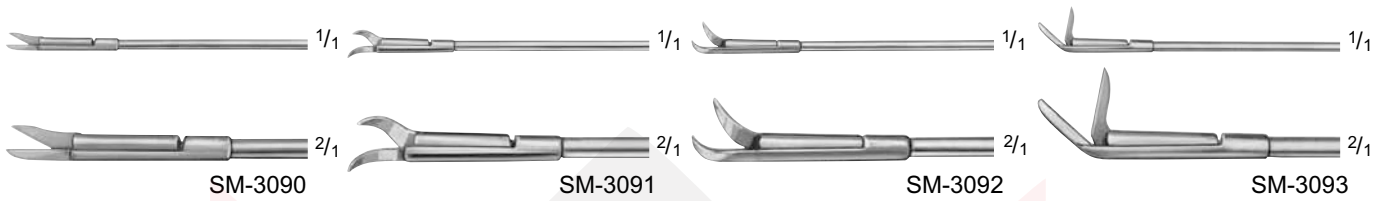

BELLUCCI Micro Scissors

Catalog Number	Tip	Blade	Working Length (in.)	Length (in.)
SM-3090	S/S	STR	3 1/8	5 1/4
SM-3091	S/S	CVD-LEFT	3 1/8	5 1/4
SM-3092	S/S	CVD-RIGHT	3 1/8	5 1/4
SM-3093	B/B	ANG-UP	3 1/8	5 1/4