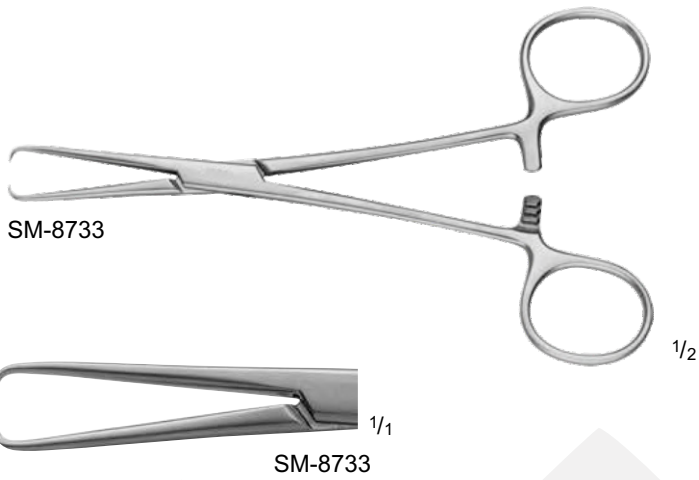

SANDERS Vasectomy Forceps

Catalog Number	Tip	Length (in.)
SM-8733	1 x 1 PRONGS	6 1/8