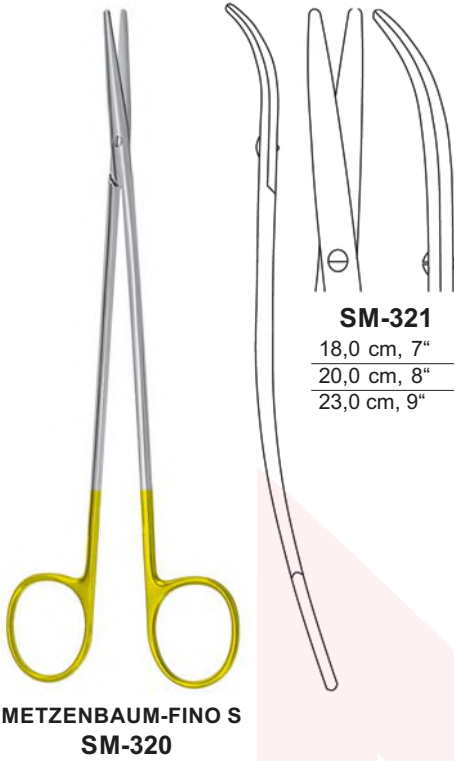

**METZENBAUM-FINO
SM-314**