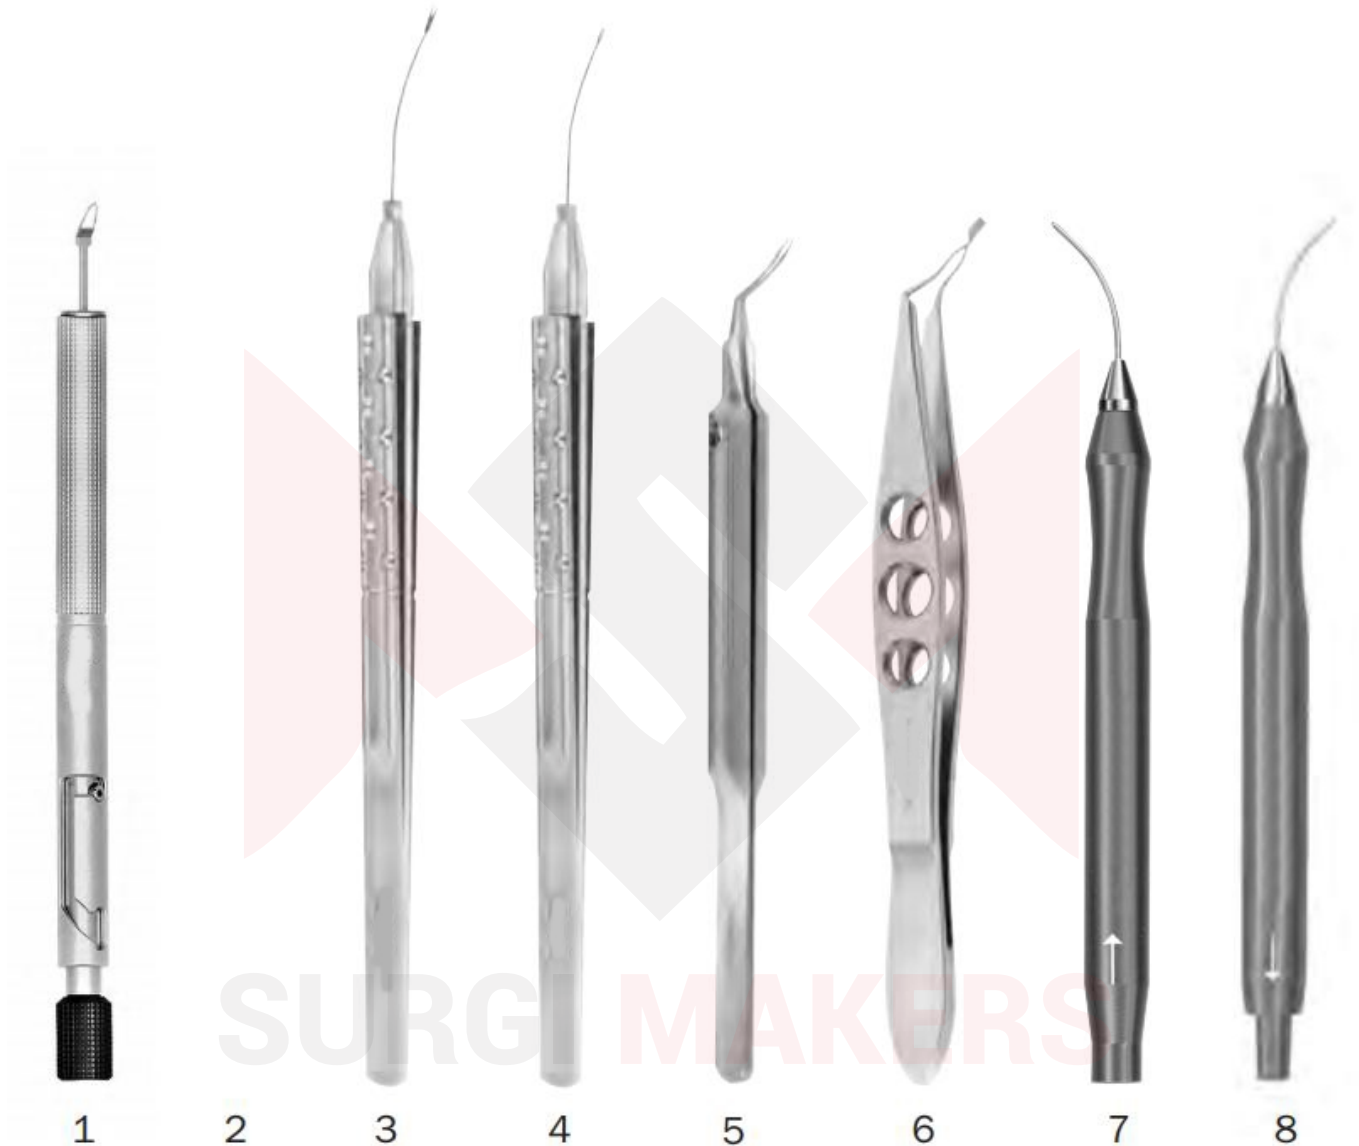

MICRO INCISION CATARACT SURGERY (MICS) SET

1. SM-533 MICS Diamond Knife Trapezoid, 1.8/2.2mm
  2. SM-534 Alio-Kelman IOL Hook
  3. SM-535 Alio MICS Scissors, 23ga.
  4. SM-536 Alio MICS Capsulorrhexis Forceps, 23ga.
  5. SM-537 Giannetti MICS Capsulorrhexis Forceps
  6. SM-538 Ernest Micro Nucleus Cracker
  7. SM-539 Irrigating Handpiece, 23ga., dual 0.3mm ports
  8. SM-540 Aspirating Handpiece, 0.3mm, with textured tip
  9. SM-541 Instrument Case, medium, aluminum
2. not shown