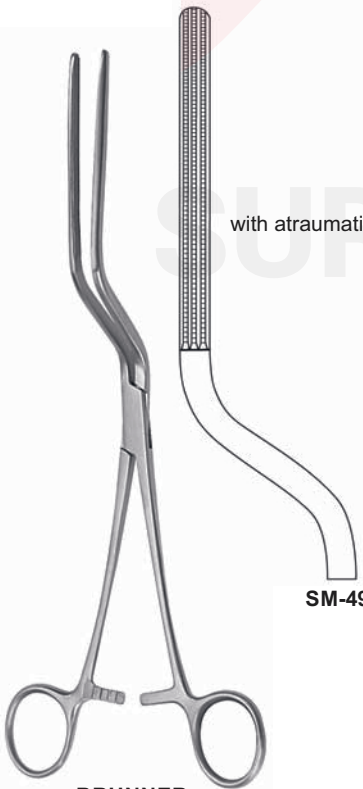

SM-487

21,0 cm, 8¹/₄"
 23,0 cm, 9"
 25,0 cm, 9³/₄"

SM-488

21,0 cm, 8¹/₄"
 23,0 cm, 9"
 25,0 cm, 9³/₄"

MAYO-ROBSON
SM-489

SM-490

21,0 cm, 8¹/₄"
 23,0 cm, 9"
 25,0 cm, 9³/₄"

with atraumatic serration

SM-491

21,0 cm, 8¹/₄"
 23,0 cm, 9"
 25,0 cm, 9³/₄"

BRUNNER
SM-492

24,0 cm, 9¹/₂"

SM-493

BRUNNER
SM-494

24,0 cm, 9¹/₂"

with atraumatic serration