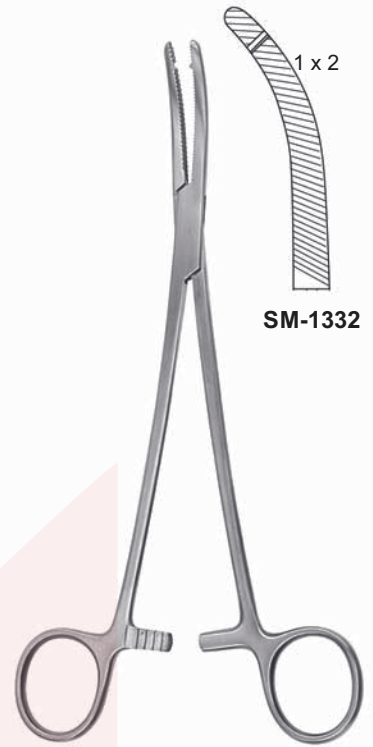

SM-1330

SM-1332

HEANEY
SM-1331
21,0 cm, 8 1/4"