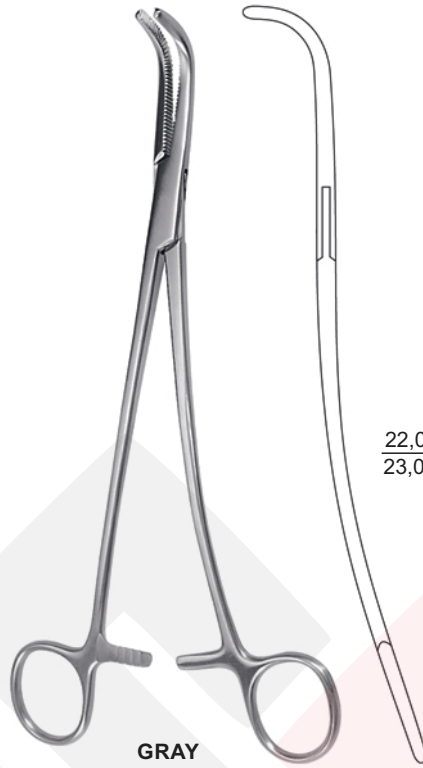

LAHEY
SM-1259
19,0 cm, 7¹/₂"
23,0 cm, 9"

GRAY
SM-1265