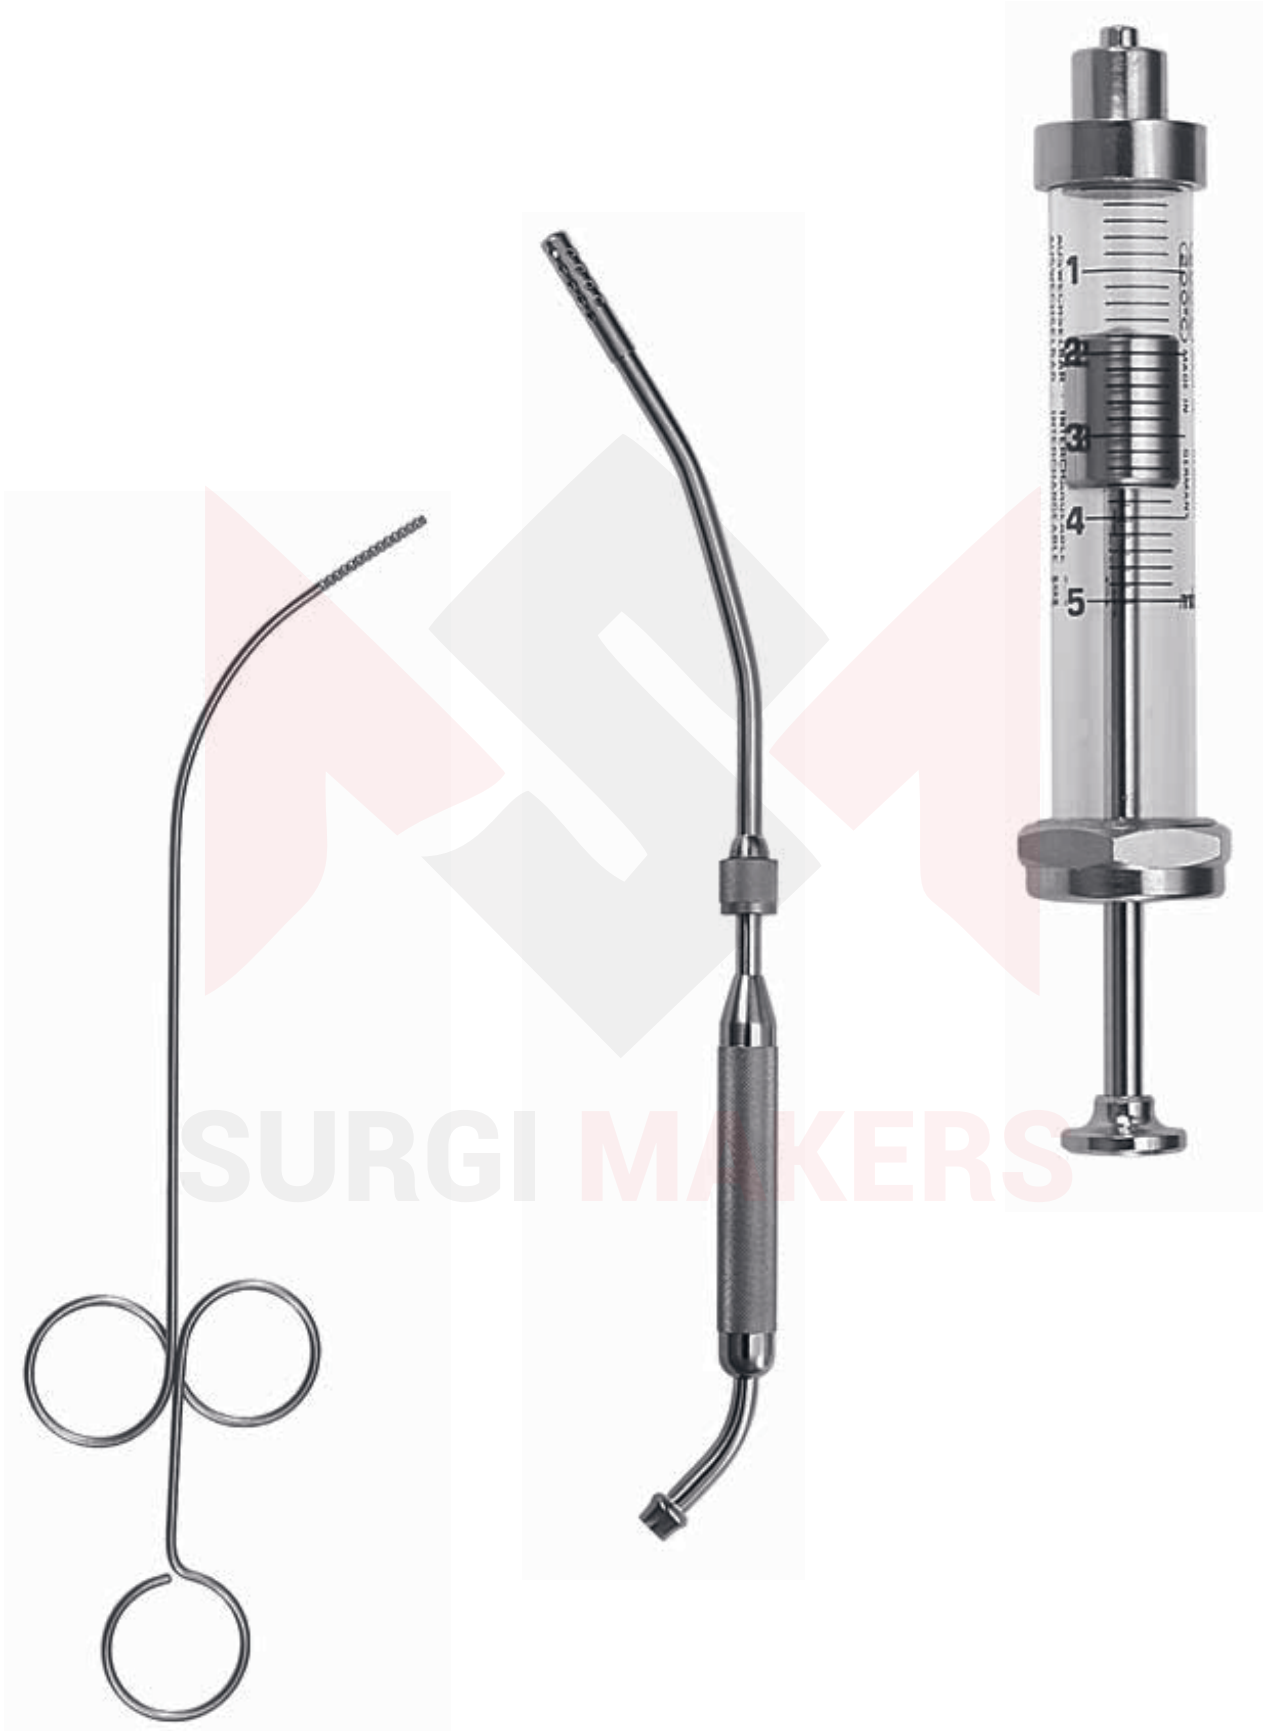

Sonden, Trokare
Sondes, Trocarts
Sonde, Trocar
مجسات ، ميازل

Probes, Trocars

S U R G I M A K E R S