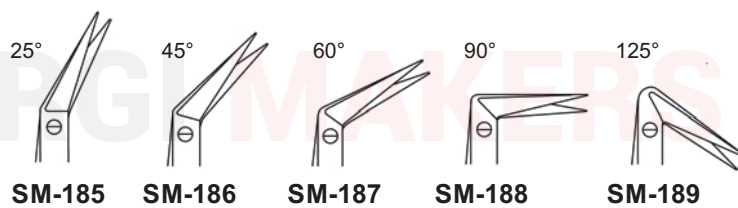

HEYMANN
18,0 cm, 7"
SM-162

COTTLE
SM-164
16,0 cm, 6¹/₄"

SM-165

SM-167

KIRSTEN
SM-166
18,0 cm, 7"

CAPLAN
SM-168
22,0 cm, 8⁵/₈"

SM-170

BOETTCHER
SM-169
 18,0 cm, 7"

SM-179

- 17,5 cm, 6⁵/₈"
- 19,5 cm, 7³/₄"
- 21,0 cm, 8¹/₄"
- 23,0 cm, 9"
- 28,0 cm, 11"

POTTS-SMITH
SM-180
 18,0 cm, 7"

POTTS DE MARTEL
SM-182
 21,0 cm, 8 1/4"
 24,0 cm, 9 1/2"

DIETHRICH-HEGEMANN
SM-184
 19,0 cm, 7 1/2"

SM-185 **SM-186** **SM-187** **SM-188** **SM-189**

DIETHRICH
SM-190
20,0 cm, 7 1/2"

POTTS-SMITH
SM-192
19,0 cm, 7 1/2"

DE BAKEY
SM-196
15,5 cm, 6"

DE BAKEY
SM-198
15,5 cm, 6"

DE BAKEY
SM-200
15,5 cm, 6"

**MC INDOE
 SM-202**
 19,0 cm, 7½"