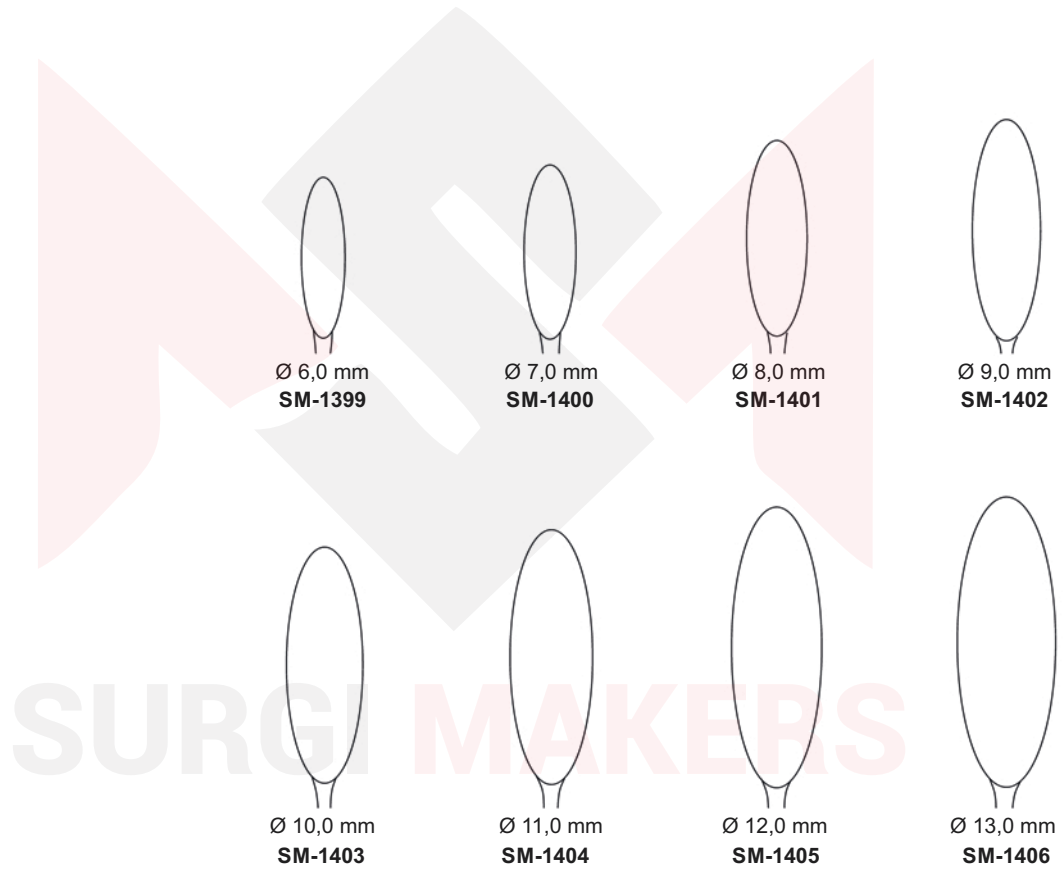

MOORE
SM-1387
 30,0 cm, 12"

DESJARDINS
SM-1388
 28,0 cm, 11"

BAKES
SM-1393
30,0 cm, 11³/₄"

THOMSON-WALKER
SM-1407

SM-1408

MILLIN
SM-1409

JUDD-MASSON
SM-1412

LEGUEU
SM-1413