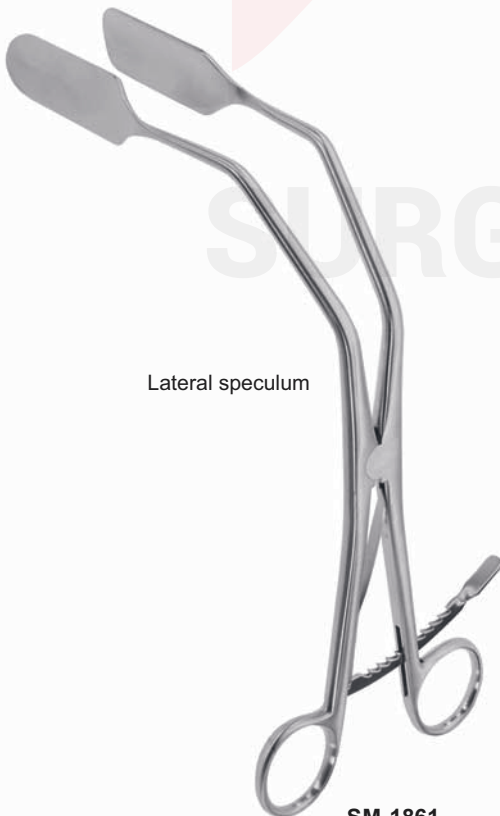

Lateral speculum

SM-1861
25,0 cm, 10"