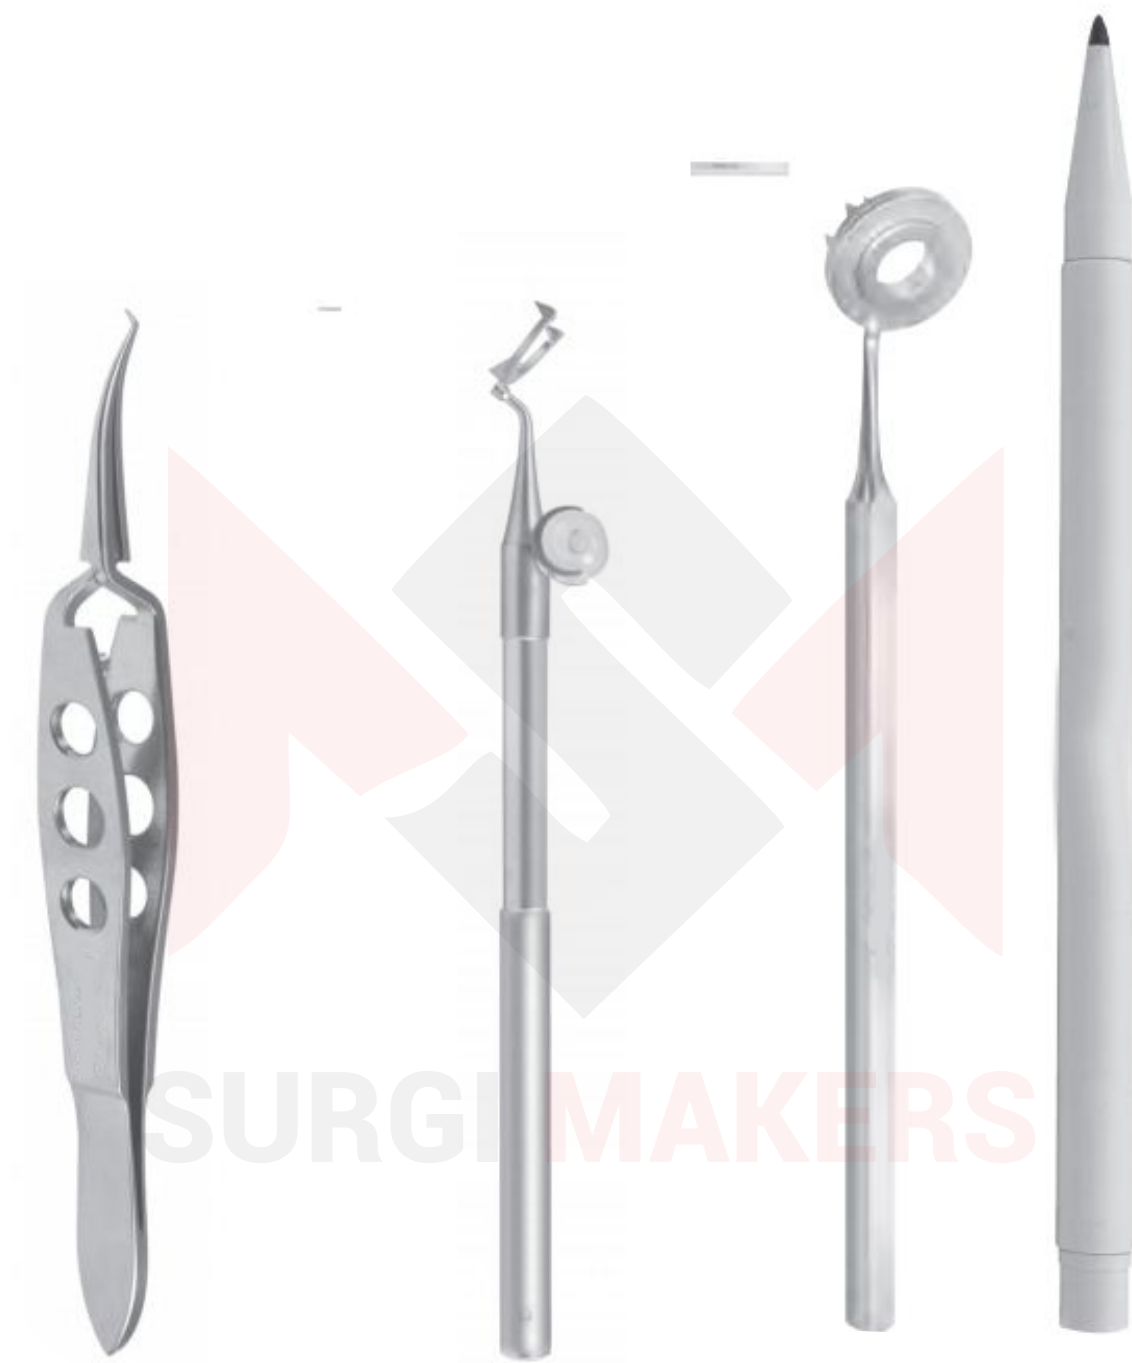

LIMBAL RELAXING INCISION SET

1. SM-584 LRI Step Knife, 3 Steps (0.5, 0.55, 0.6mm)
  2. SM-585 Hu Femto Forceps
  3. SM-586 Henderson Alignment Marker
  4. SM-587 Alignment Marker with Bubble
  5. SM-588 Henderson Degree Gauge
  6. SM-589 Henderson Limbal Relaxing Incision Marker
  7. SM-590 Chu Limbal Relaxing Incision Marker
  8. SM-591 Marking Pen, sterile, disposable (pk/10)
  9. SM-592 Instrument Case, small, aluminum
2. not shown