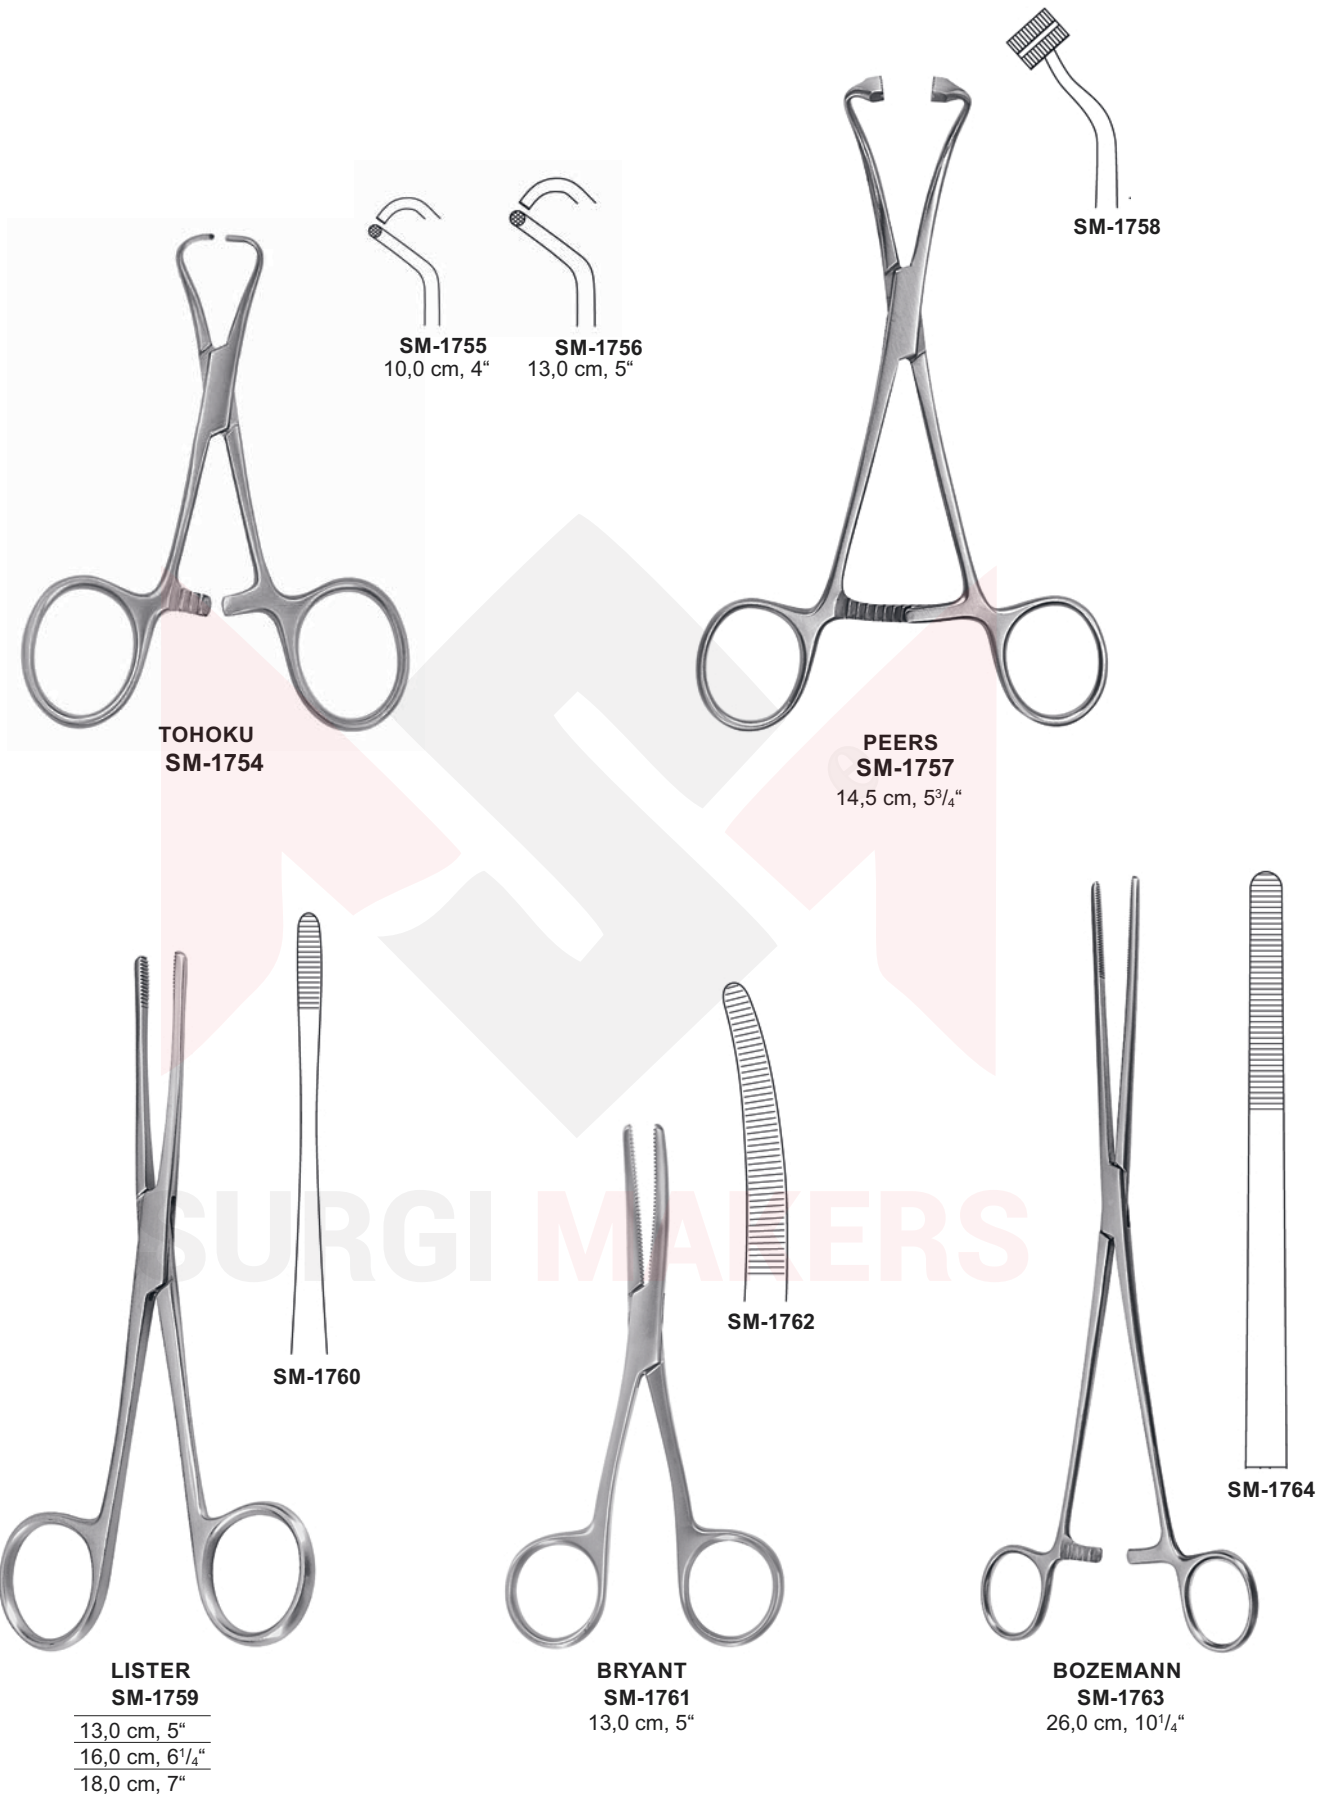

BERNHARD
SM-1748
 16,5 cm, 6 1/2"

SM-1749
 13,0 cm, 5"

LORNA
SM-1750

SM-1751
 10,0 cm, 4"

SM-1752
 13,0 cm, 5"

LANE
SM-1753
 15,0 cm, 6"
 18,0 cm, 7"
 20,0 cm, 8"

BOZEMANN
SM-1765
 26,0 cm, 10¹/₄"

SM-1766