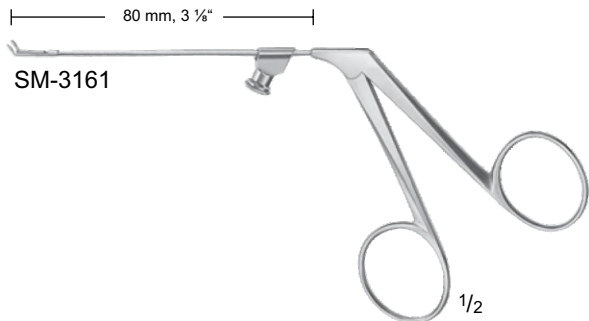

Micro Cup Forceps

Catalog Number	Cup Size (mm)	Jaw	Working Length (in.)
SM-3160	0.9 x 1	STR	3 1/8
SM-3161	0.9 x 1	CVD, UP	3 1/8