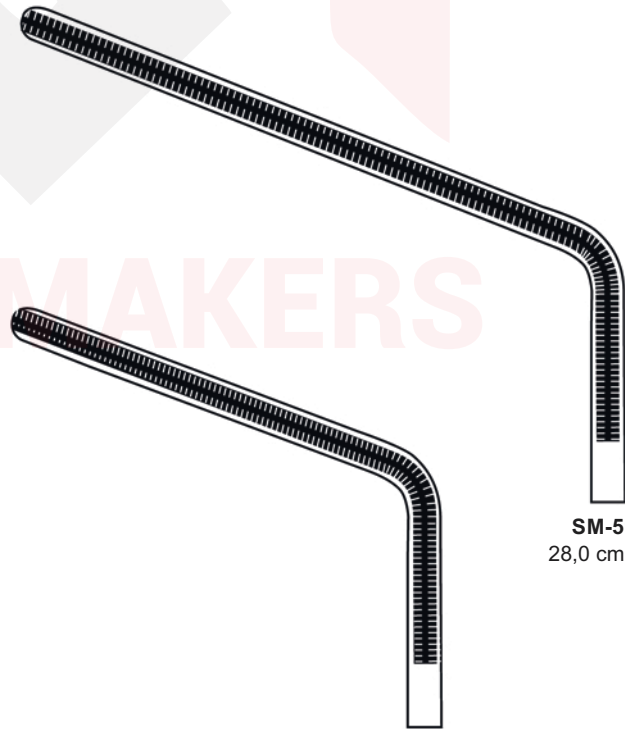

DE MARTEL-WOLFSON
SM-501
 26,0 cm, 10 1/4"

DE MARTEL-WOLFSON
SM-500
 8,5 cm, 3 1/2"

BABY-PAYR
SM-502
 15,0 cm, 6"

SM-503

with pin

SM-504

without pin

PAYR
SM-505

SM-506

with pin

SM-507

without pin

21,0 cm, 8 1/4"
 29,0 cm, 11 1/2"

MIKULICZ
SM-514
19,0 cm, 7 1/2"

SM-515

HAYES
SM-516

SM-517
26,0 cm, 10"

SM-518
28,0 cm, 11"

SIMS
SM-519
 15,0 cm, 6"

SIMS
SM-520
 15,0 cm, 6"

MATHIEU
SM-521
 21,0 cm, 8 1/4"

SMITH-BUIE
SM-522
 15,0 cm, 6"

ALAN PARKS
SM-523
 13,5 cm, 5³/₈"

Cold-light clip for proctoscopes

SM-527

- Ø 22 x 50 mm
- Ø 22 x 100 mm
- Ø 22 x 145 mm
- Ø 22 x 200 mm
- Ø 21 x 50 mm
- Ø 27 x 50 mm

HAYES
SM-528

- Ø 16 x 65 mm
- Ø 19 x 65 mm
- Ø 22 x 65 mm
- Ø 22 x 130 mm

HIRSCHMANN
SM-529

Ø 22 x 65 mm
 Ø 30 x 65 mm